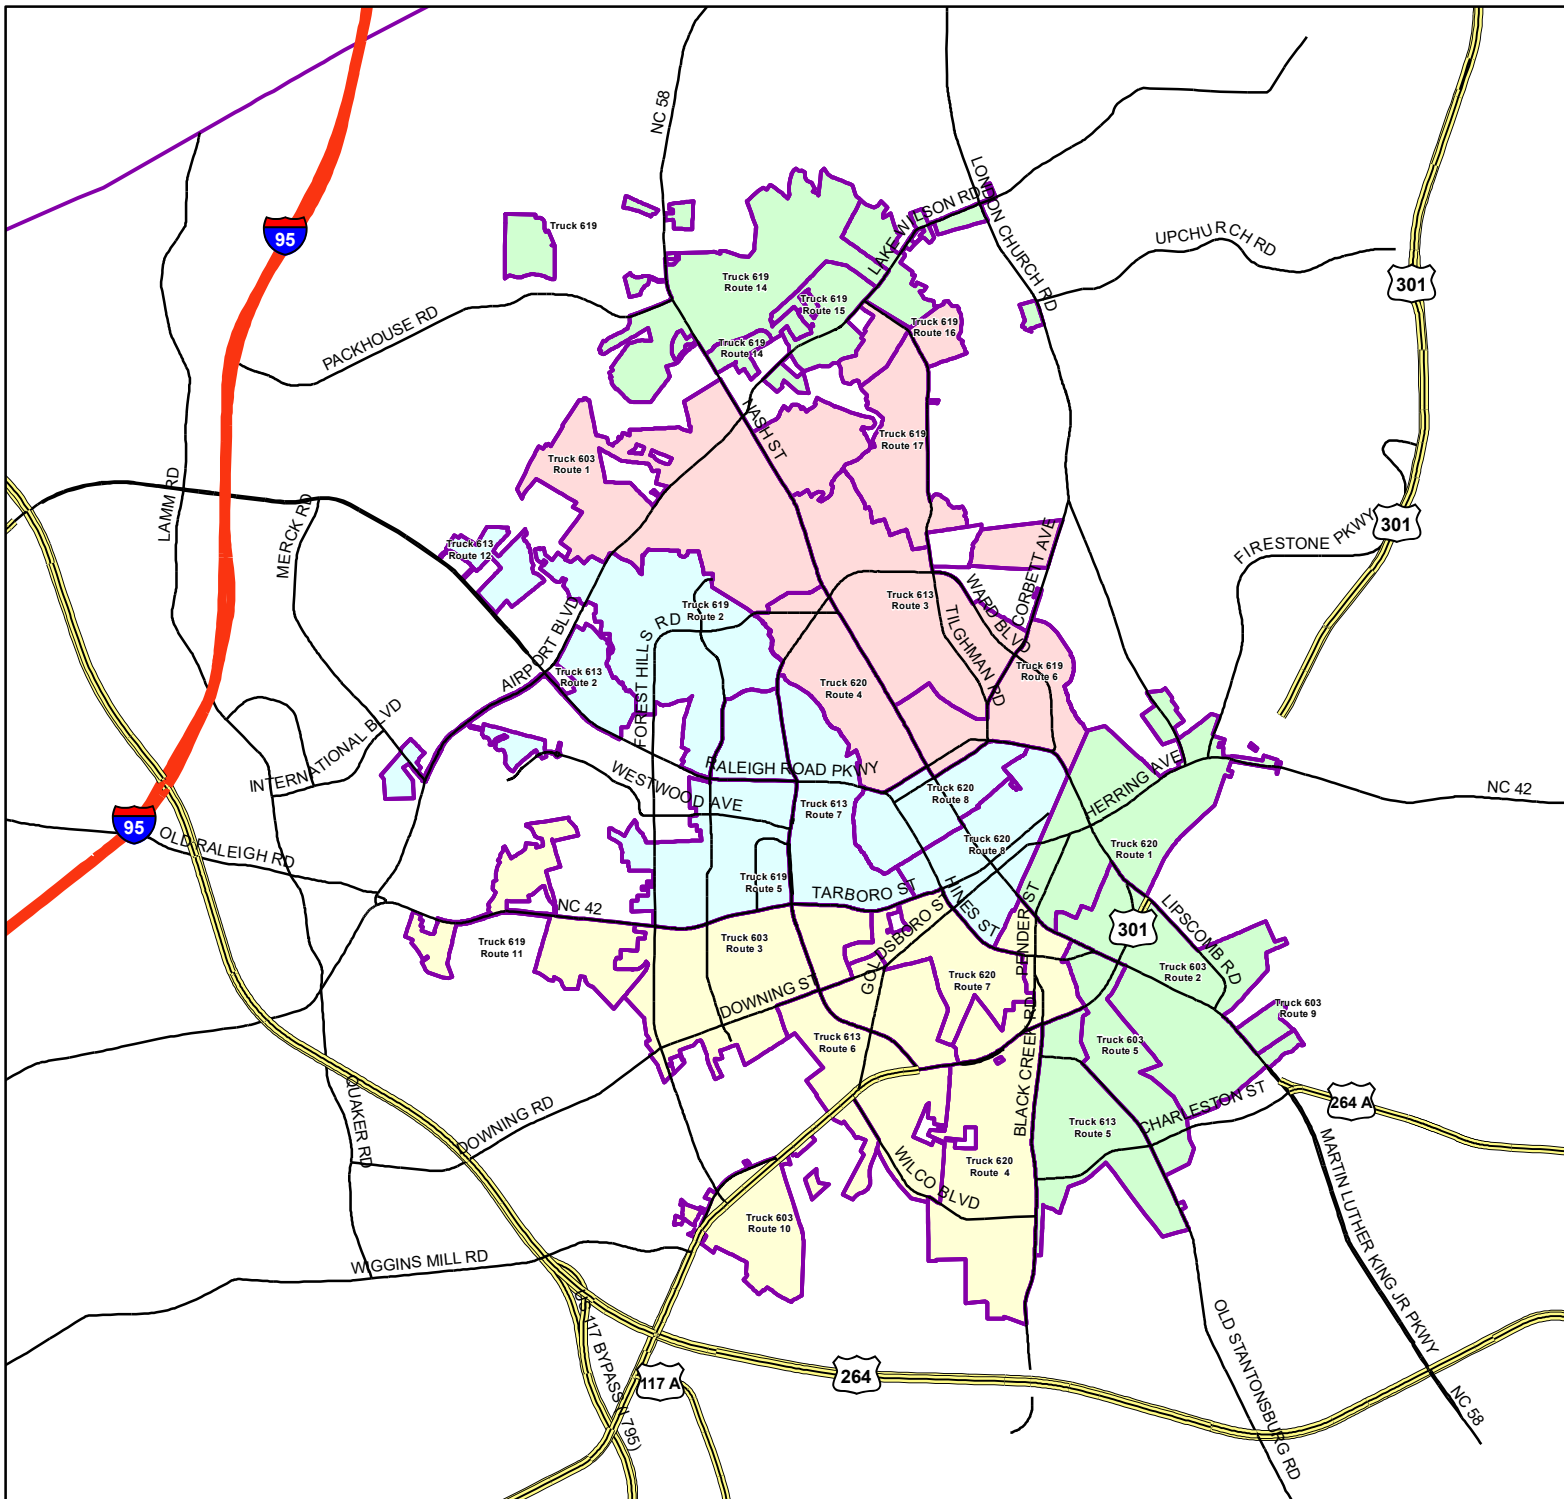

# Garbage Collection Routes

## Legend

### DAY

- MONDAY
- TUESDAY
- THURSDAY
- FRIDAY

**Date: 12/3/2018**

### Map Disclaimer:

This map is for informational purposes only. The map is NOT of land survey quality and is NOT suitable for such use. The City of Wilson assumes no liability arising from the use of the map.