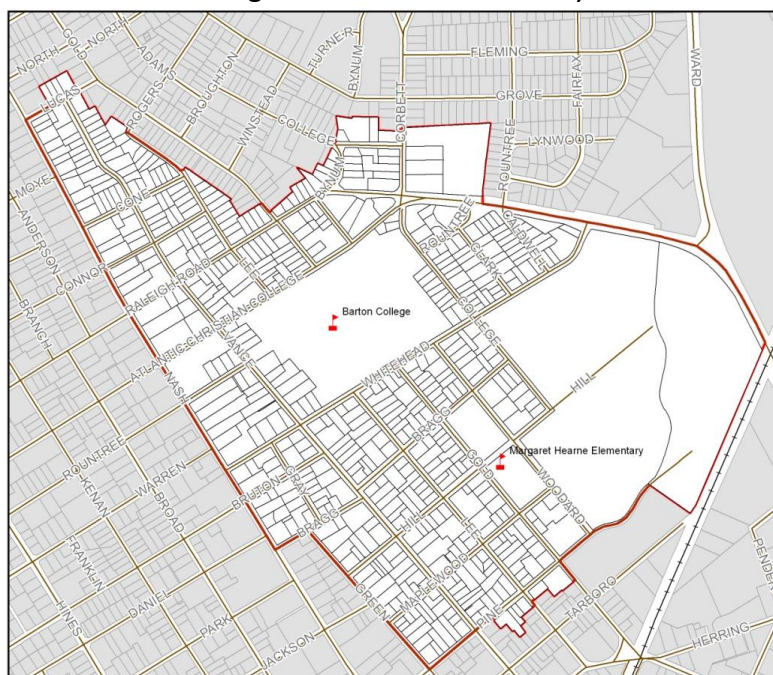

Kick-off Meeting for the Barton Area-NorthWest-Old Wilson Neighborhood Plan

FEBRUARY 24, 2011

6:30-8:00pm

Hardy Alumni Hall on the Barton College Campus

(Multi-purpose room on ground floor –
access on the side of the building adjacent to the student center)
(see back for map)

Neighborhood Plan Boundary:

For questions, please call Denise Boswell (252-399-2214)
or Emily Beddingfield (252-399-2387)

Campus Map Legend

1. Centennial Alumni Bell Tower
2. Harper Hall
 - President
 - General Administrative Offices
 - Admissions/Financial Aid
3. Hardy Alumni Hall
4. Hamlin Student Center and Dining Hall
5. Fountain
6. Nixon Nursing Building
7. Moye Science Hall
8. Roma Hackney Music Building
9. Case Art Building
10. Hines Hall
11. Howard Chapel
12. The Sam and Marjorie Ragan Writing Center
13. Hardy Center
 - School of Education
 - Career Services
14. Belk Hall
 - Weekend College
15. Willis Hackney Library
16. Barton-Graves House
17. Wenger Hall - Women
18. Hilley Hall - Coed
19. Bookstore / Post Office
20. Hackney Hall - Coed
21. Waters Hall - Coed
22. East Campus Suites - Coed
23. Lee Student Health Center
24. Wilson Gymnasium and Kennedy Recreation and Intramural Center
25. Physical Plant
26. The Lauren Kennedy and Alan Campbell Theatre
27. Tennis Complex and Intramural Field
28. Athletic Complex