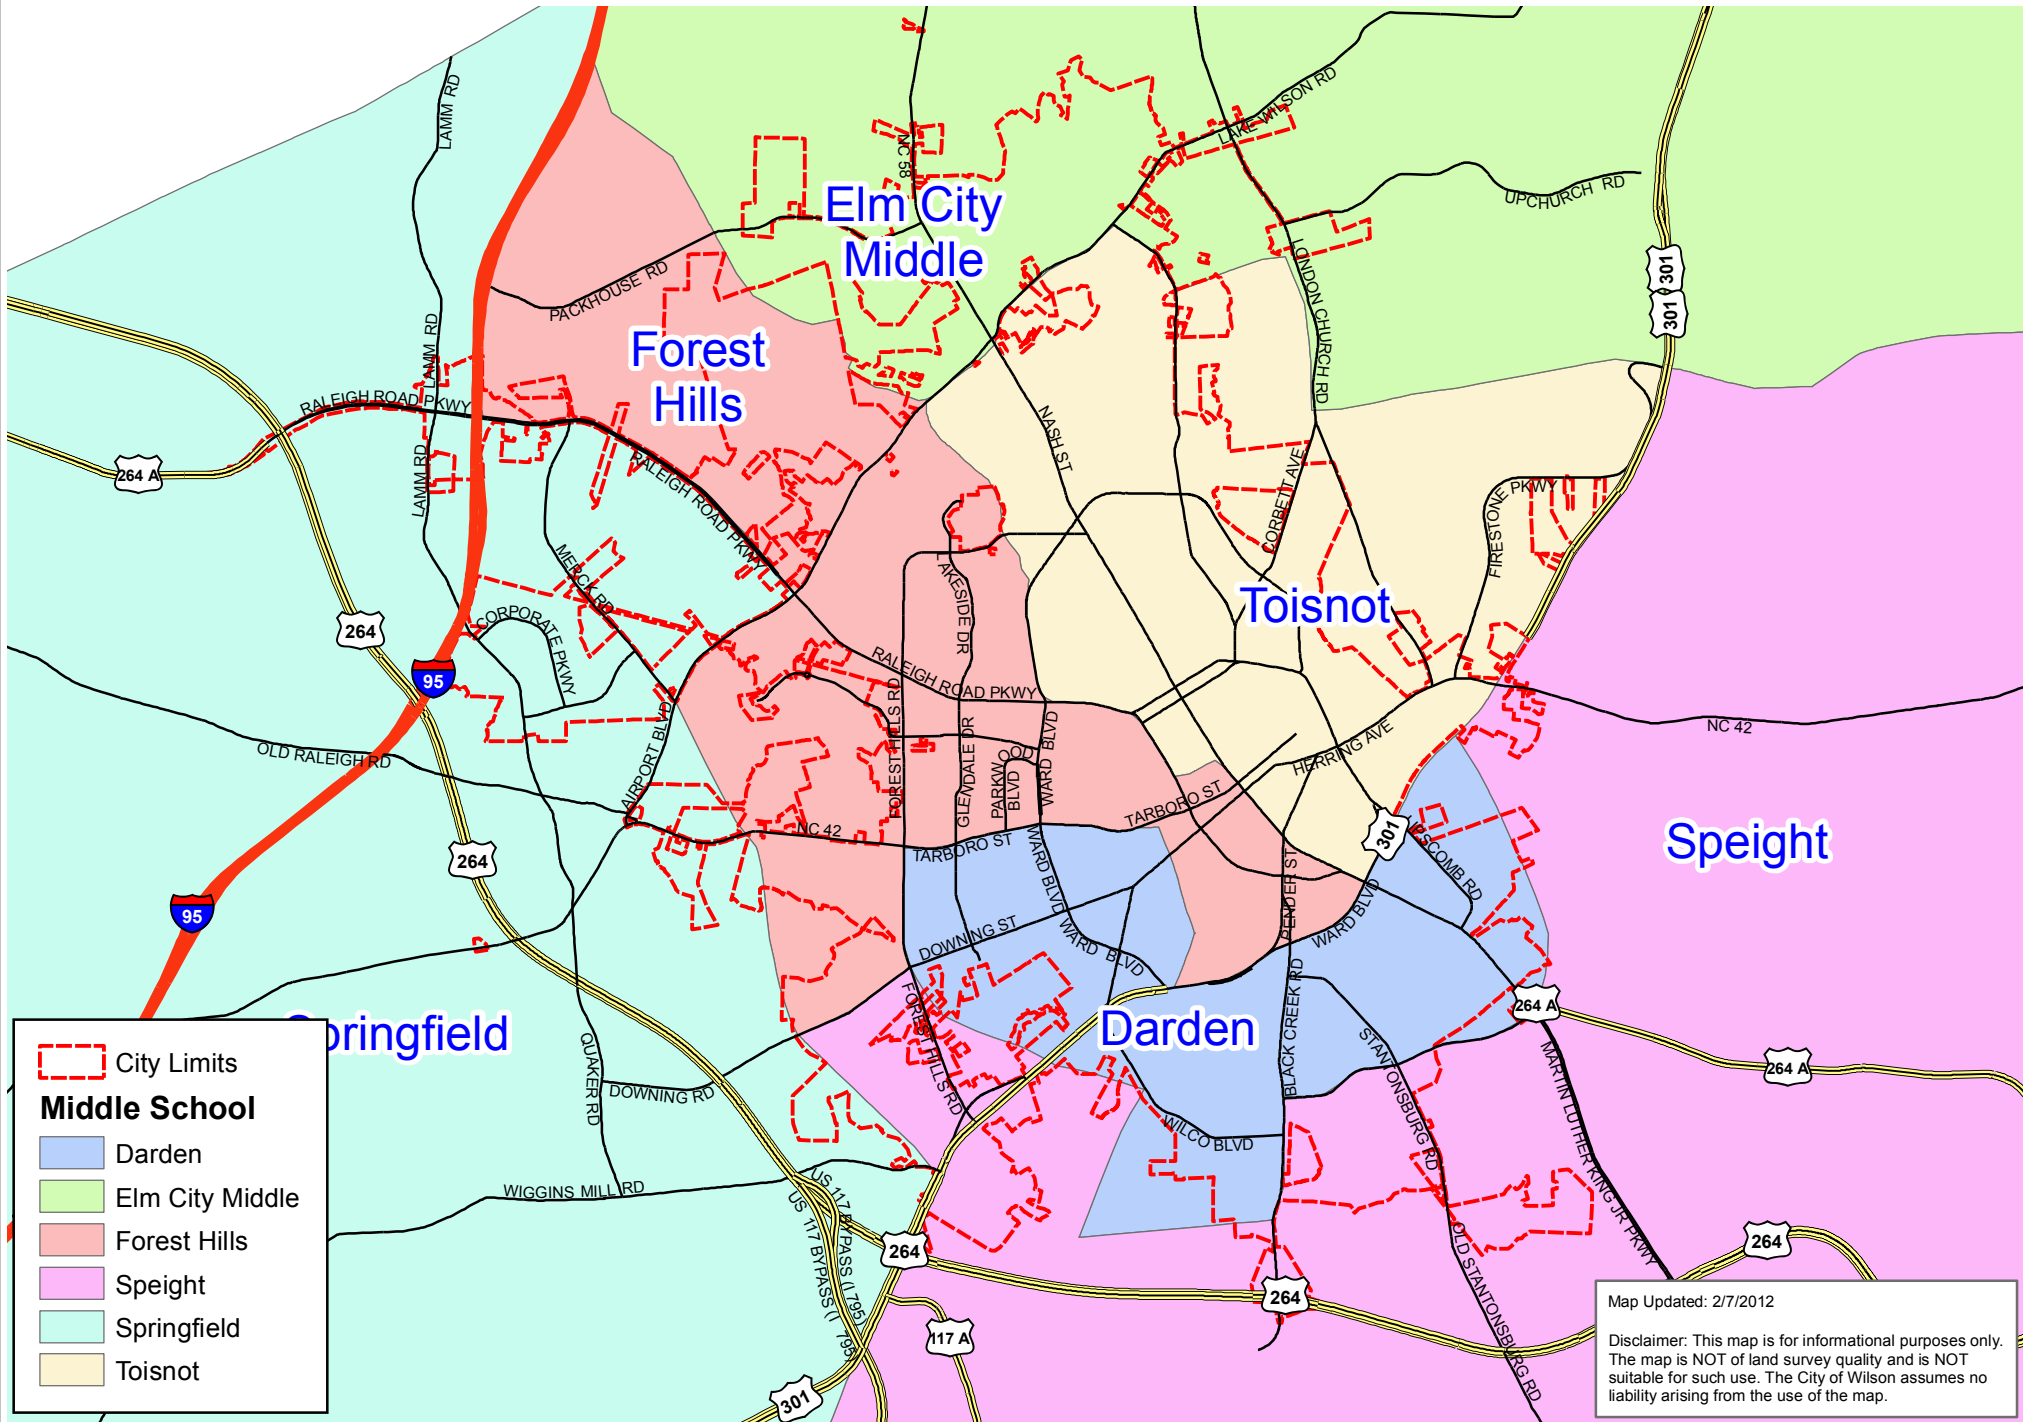

Wilson Middle School Districts

City Limits

Middle School

- Darden
- Elm City Middle
- Forest Hills
- Speight
- Springfield
- Toisnot

Map Updated: 2/7/2012

Disclaimer: This map is for informational purposes only. The map is NOT of land survey quality and is NOT suitable for such use. The City of Wilson assumes no liability arising from the use of the map.