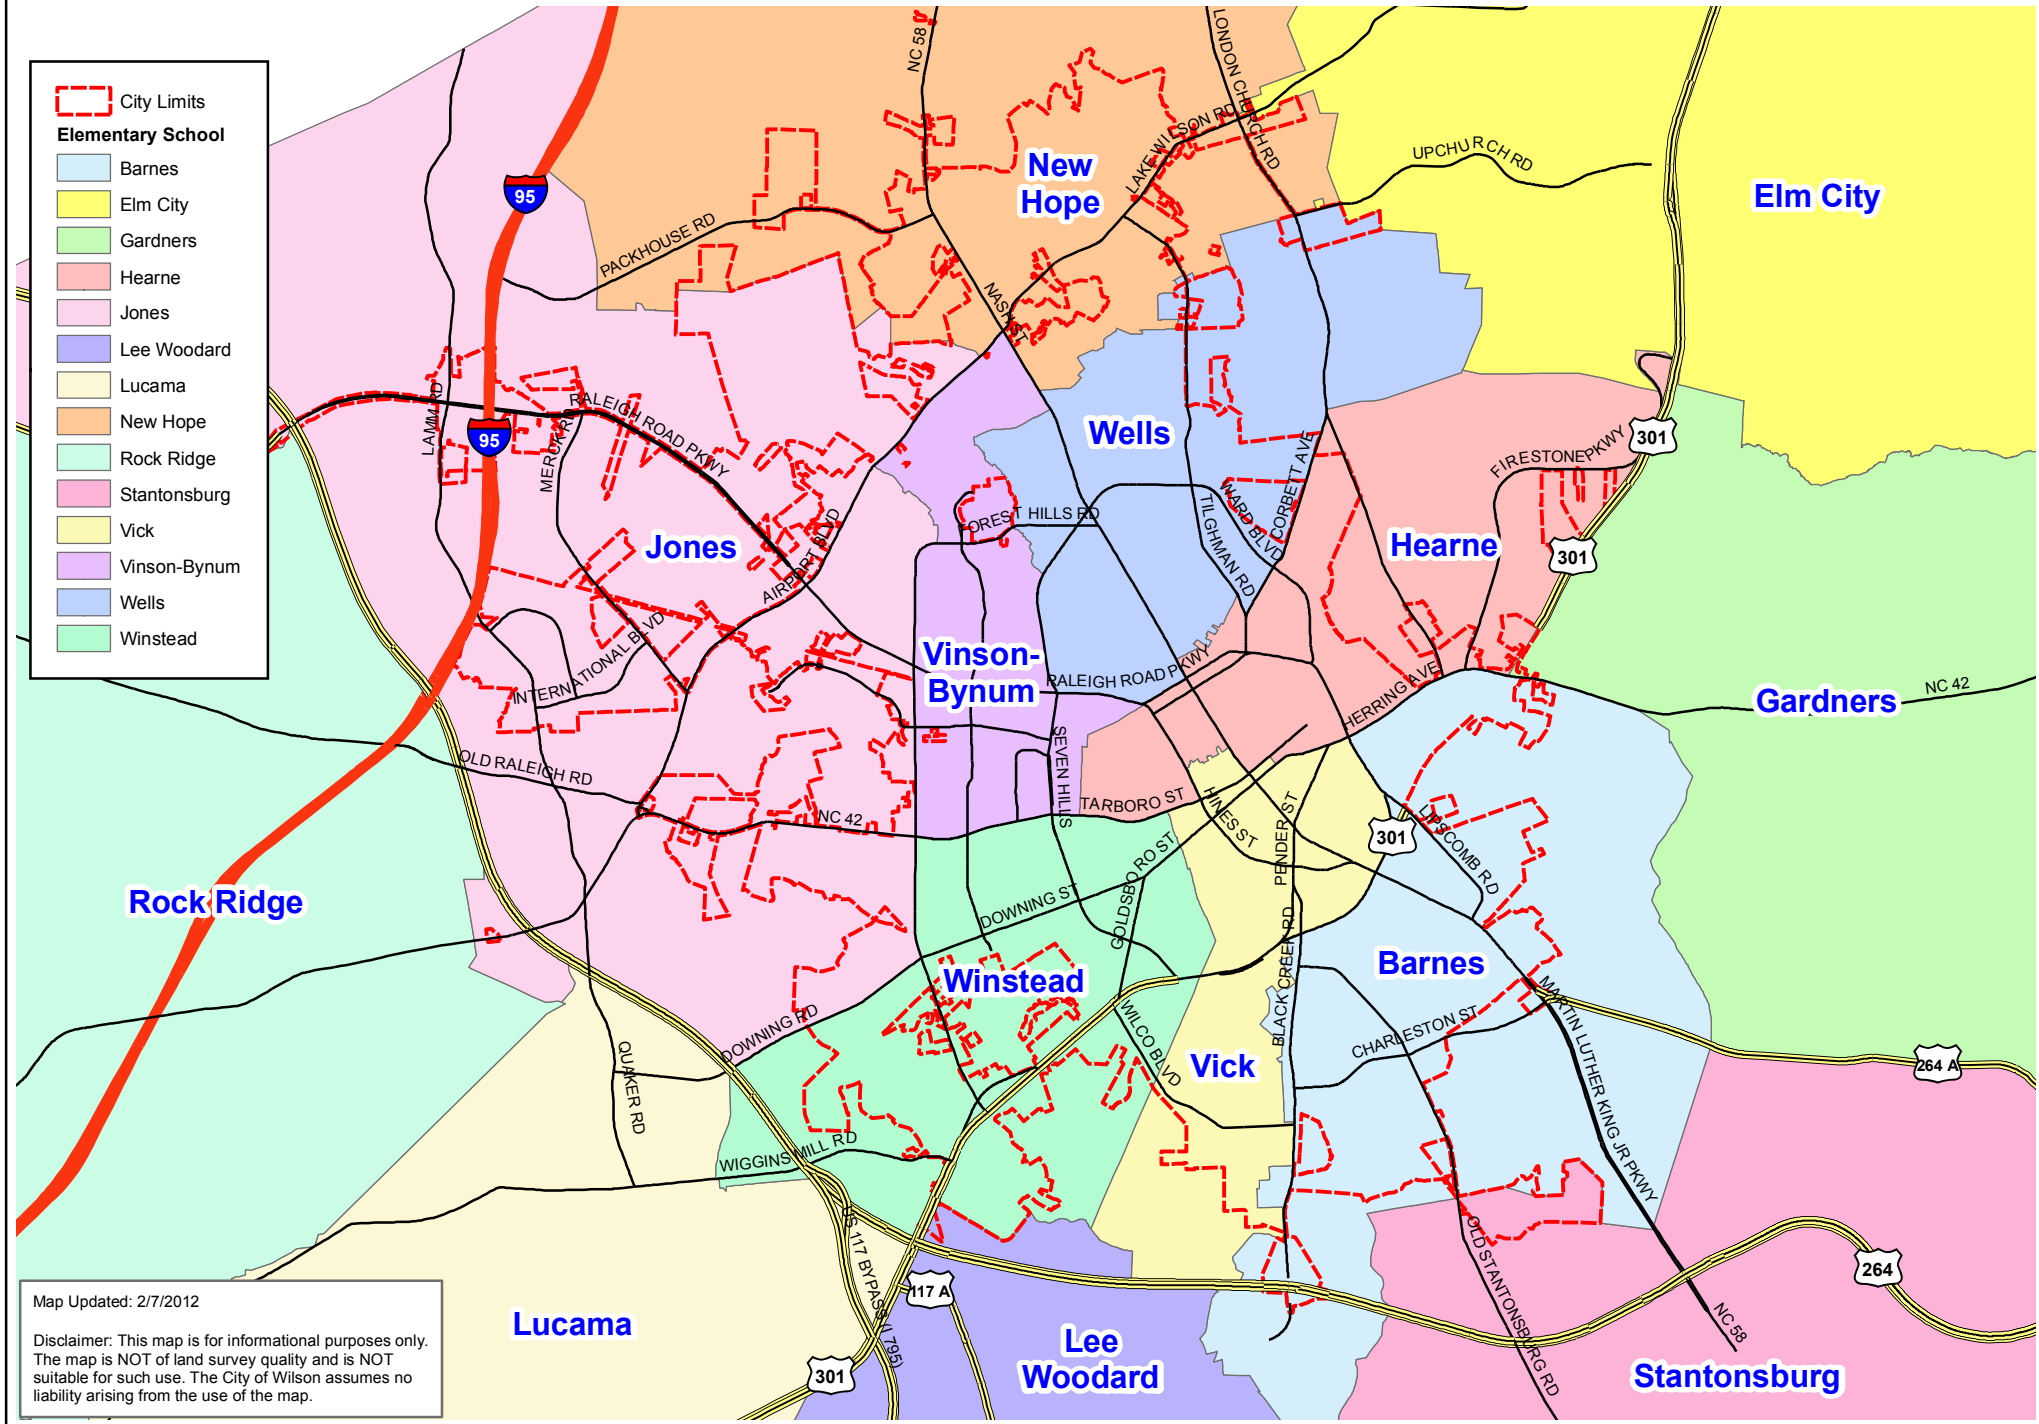

Wilson Elementary School Districts

- City Limits
- Elementary School**
- Barnes
- Elm City
- Gardners
- Hearne
- Jones
- Lee Woodard
- Lucama
- New Hope
- Rock Ridge
- Stantonsburg
- Vick
- Vinson-Bynum
- Wells
- Winstead

Map Updated: 2/7/2012

Disclaimer: This map is for informational purposes only. The map is NOT of land survey quality and is NOT suitable for such use. The City of Wilson assumes no liability arising from the use of the map.