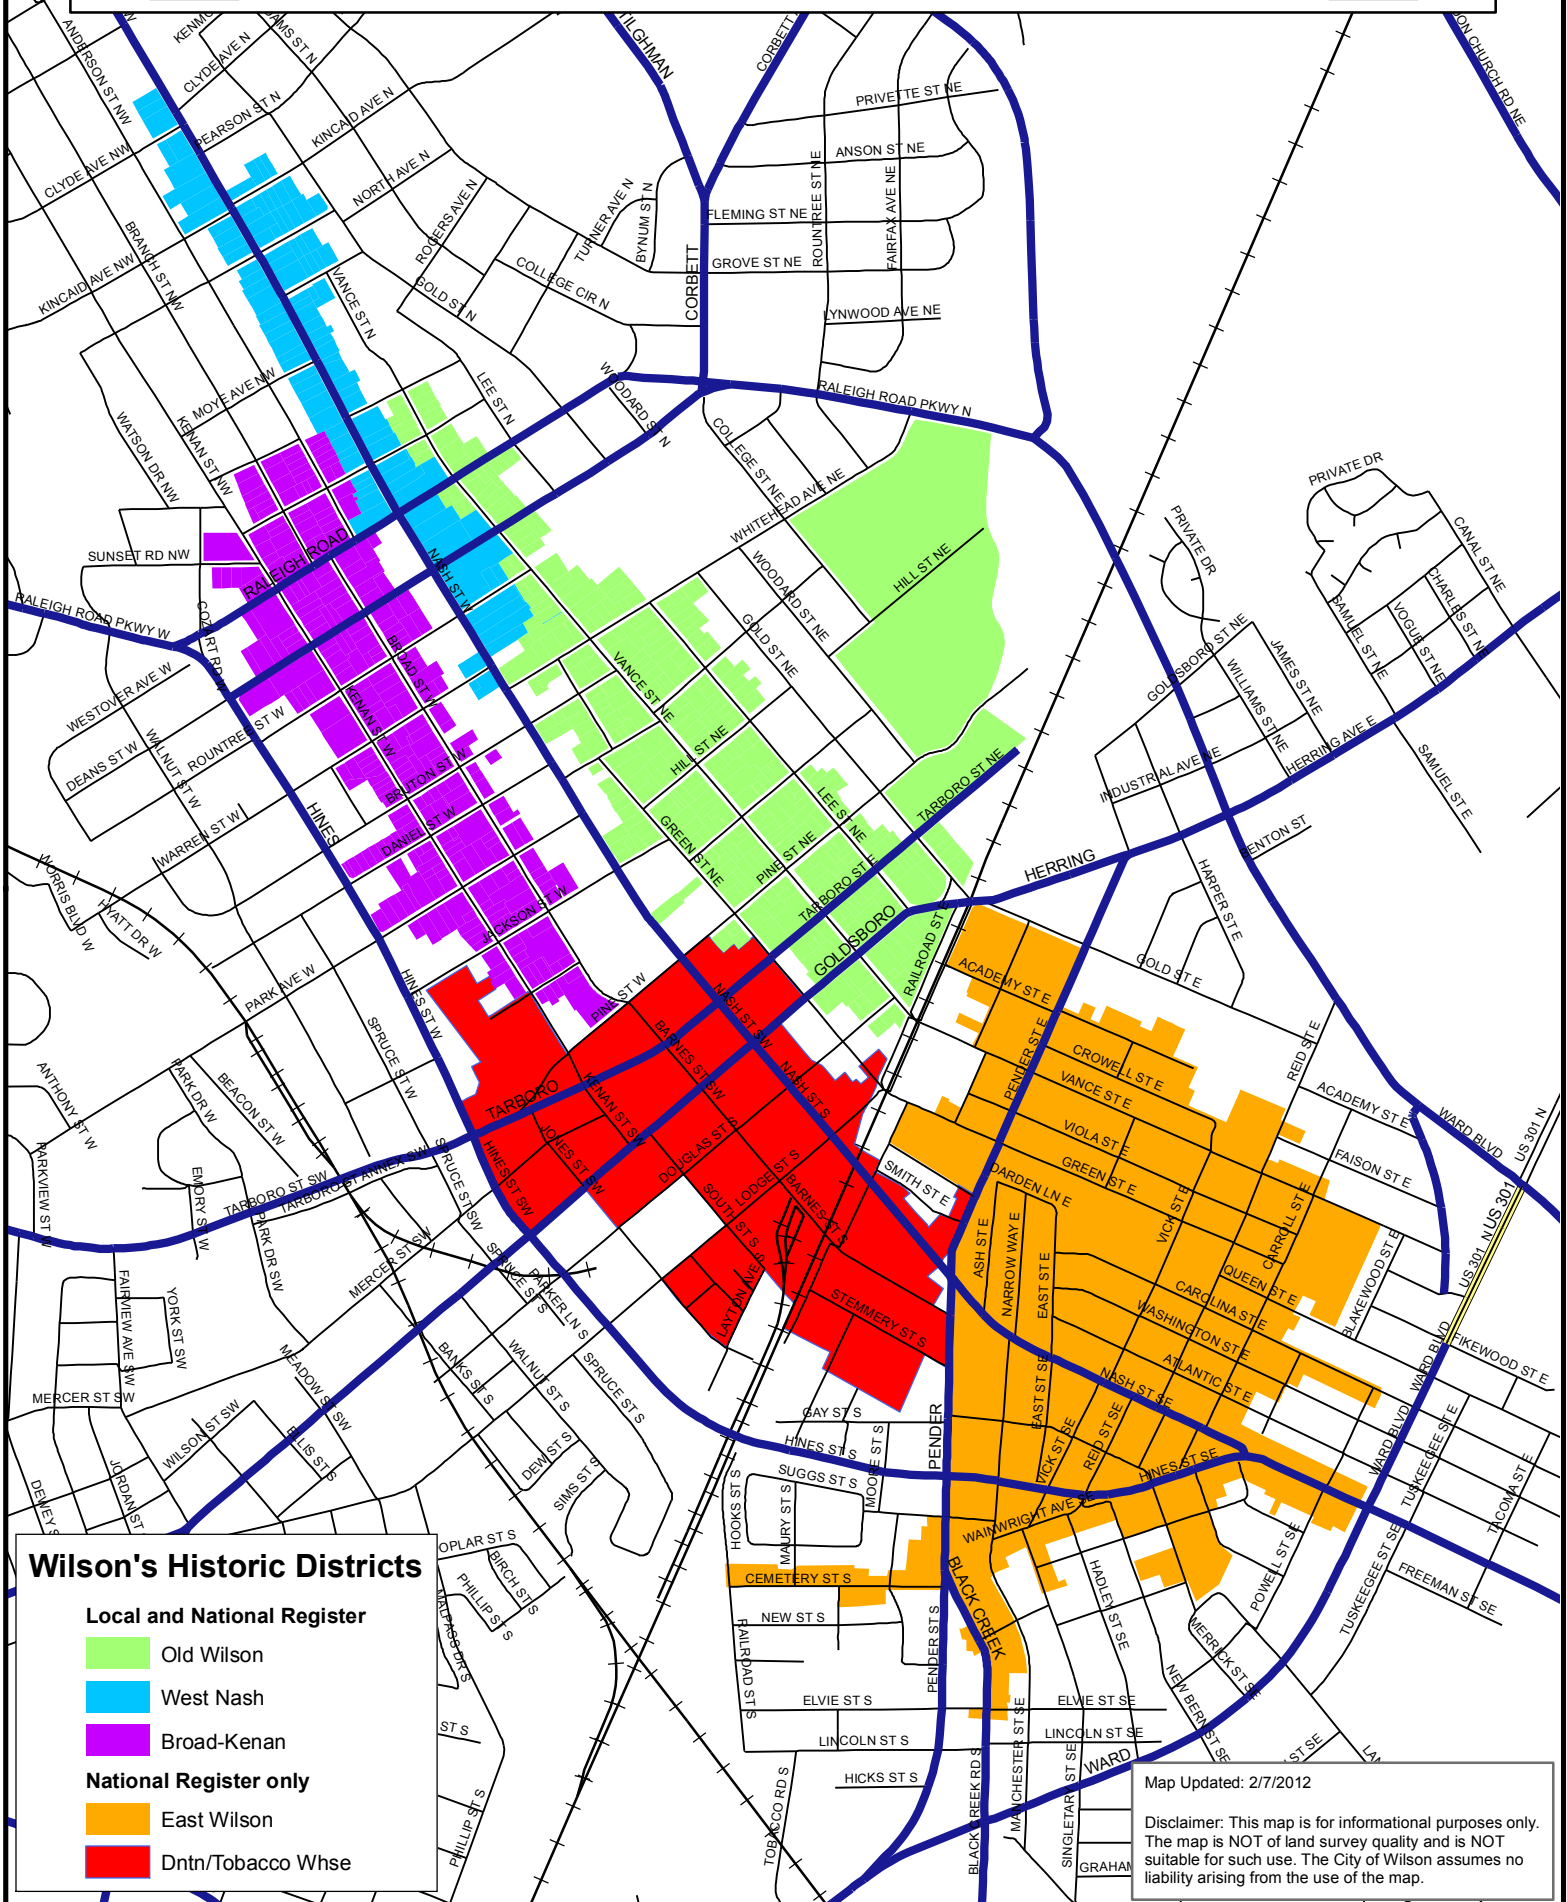

# City of Wilson Historic Districts Map

## Wilson's Historic Districts

### Local and National Register

Old Wilson

West Nash

Broad-Kenan

### National Register only

East Wilson

Dntrn/Tobacco Whse

Map Updated: 2/7/2012

Disclaimer: This map is for informational purposes only. The map is NOT of land survey quality and is NOT suitable for such use. The City of Wilson assumes no liability arising from the use of the map.