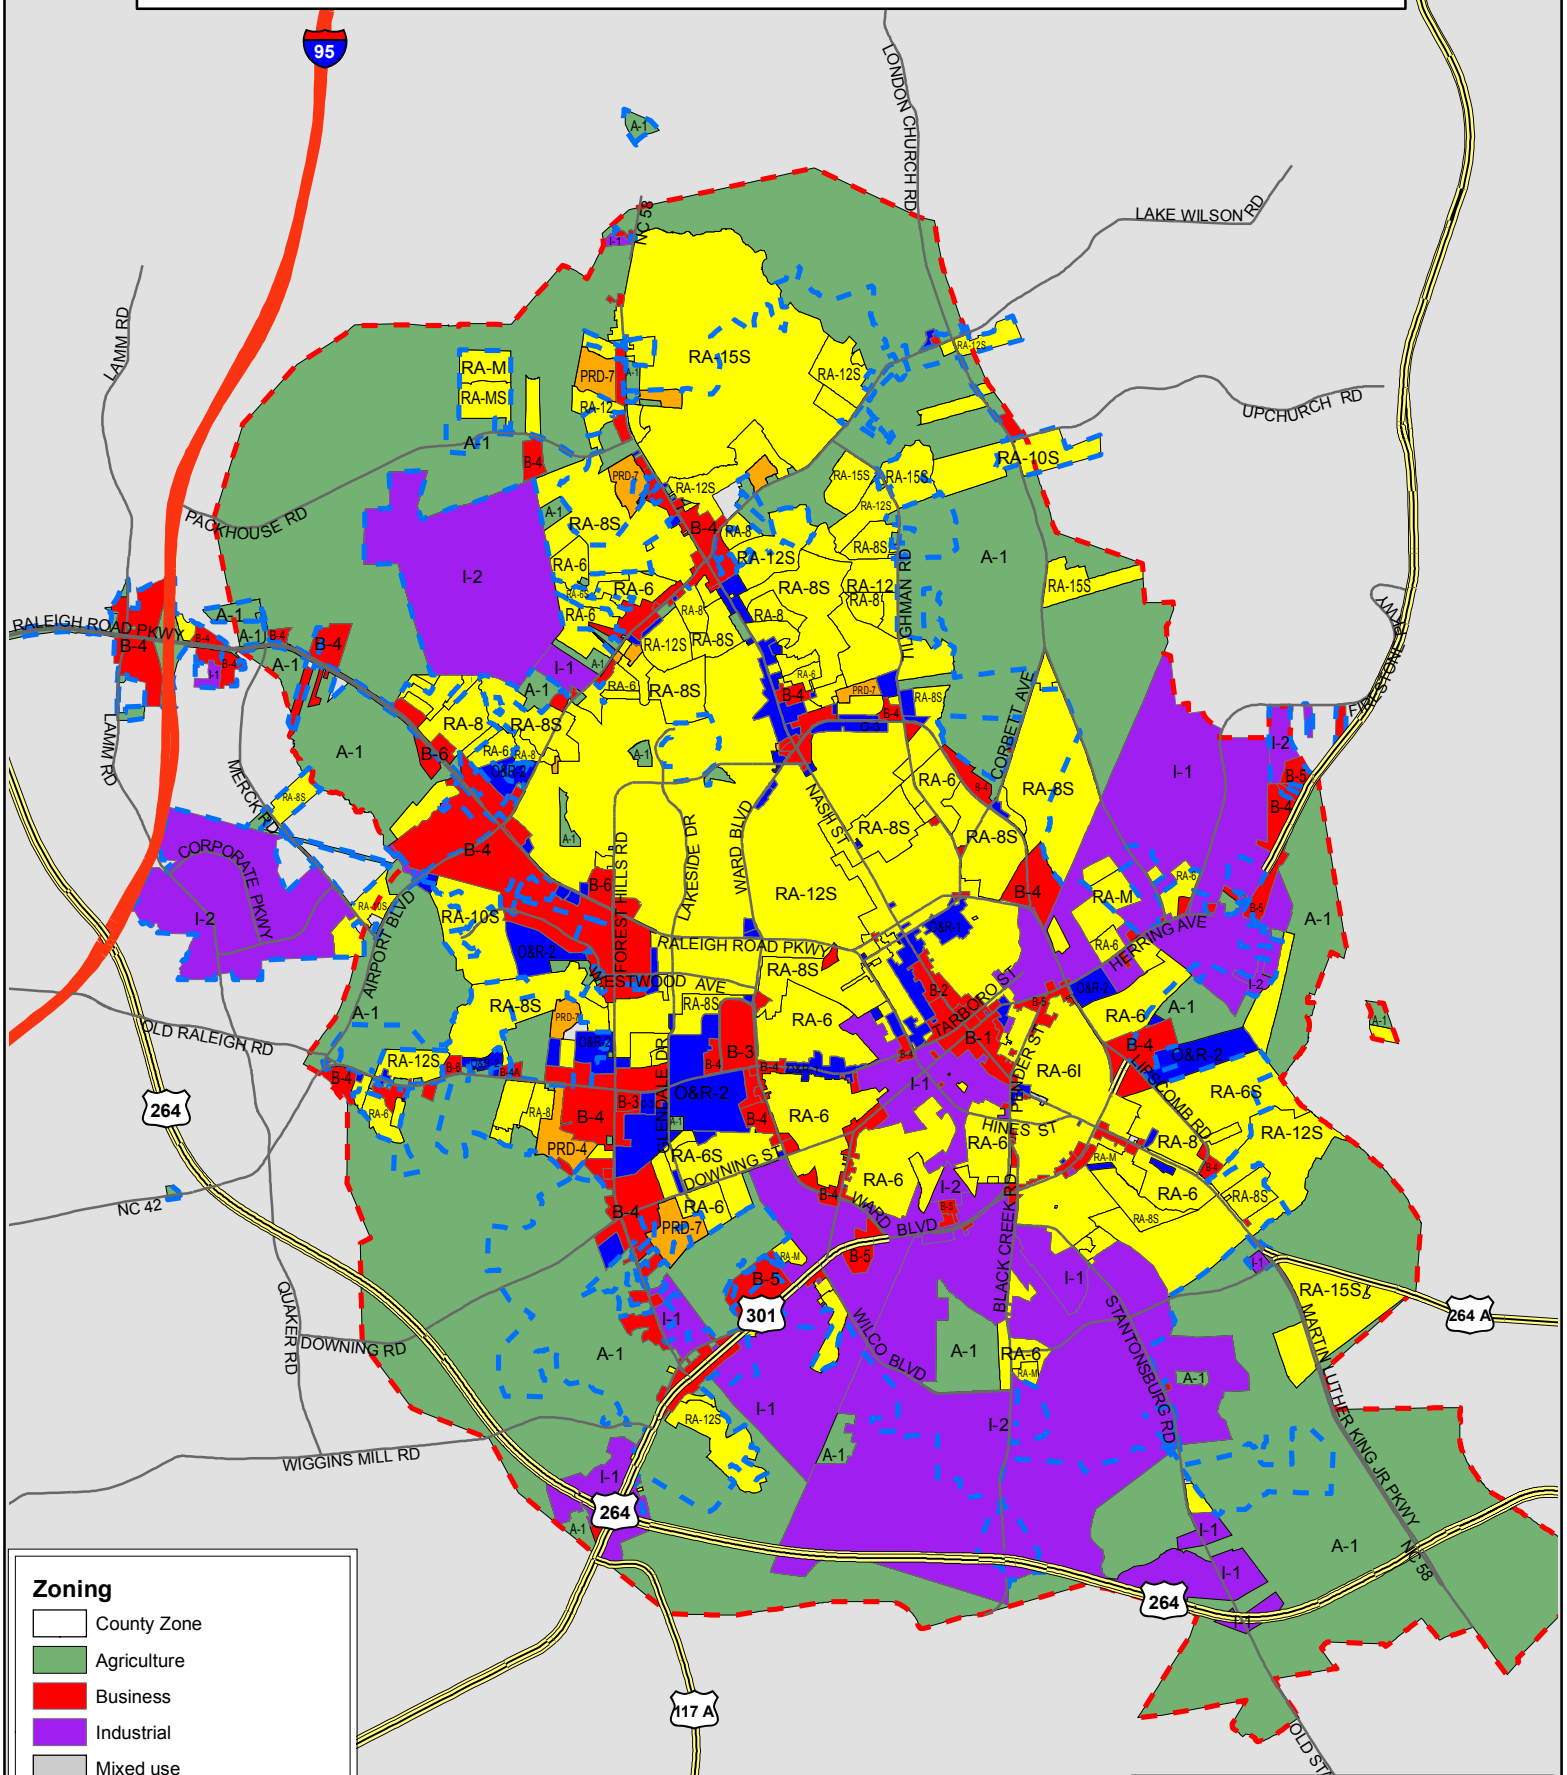

City of Wilson Zoning Map

301

Zoning

- County Zone
- Agriculture
- Business
- Industrial
- Mixed use
- Office and Office/Residential
- PRD
- Residential

Map Updated: 2/7/2012

Disclaimer: This map is for informational purposes only. The map is NOT of land survey quality and is NOT suitable for such use. The City of Wilson assumes no liability arising from the use of the map.