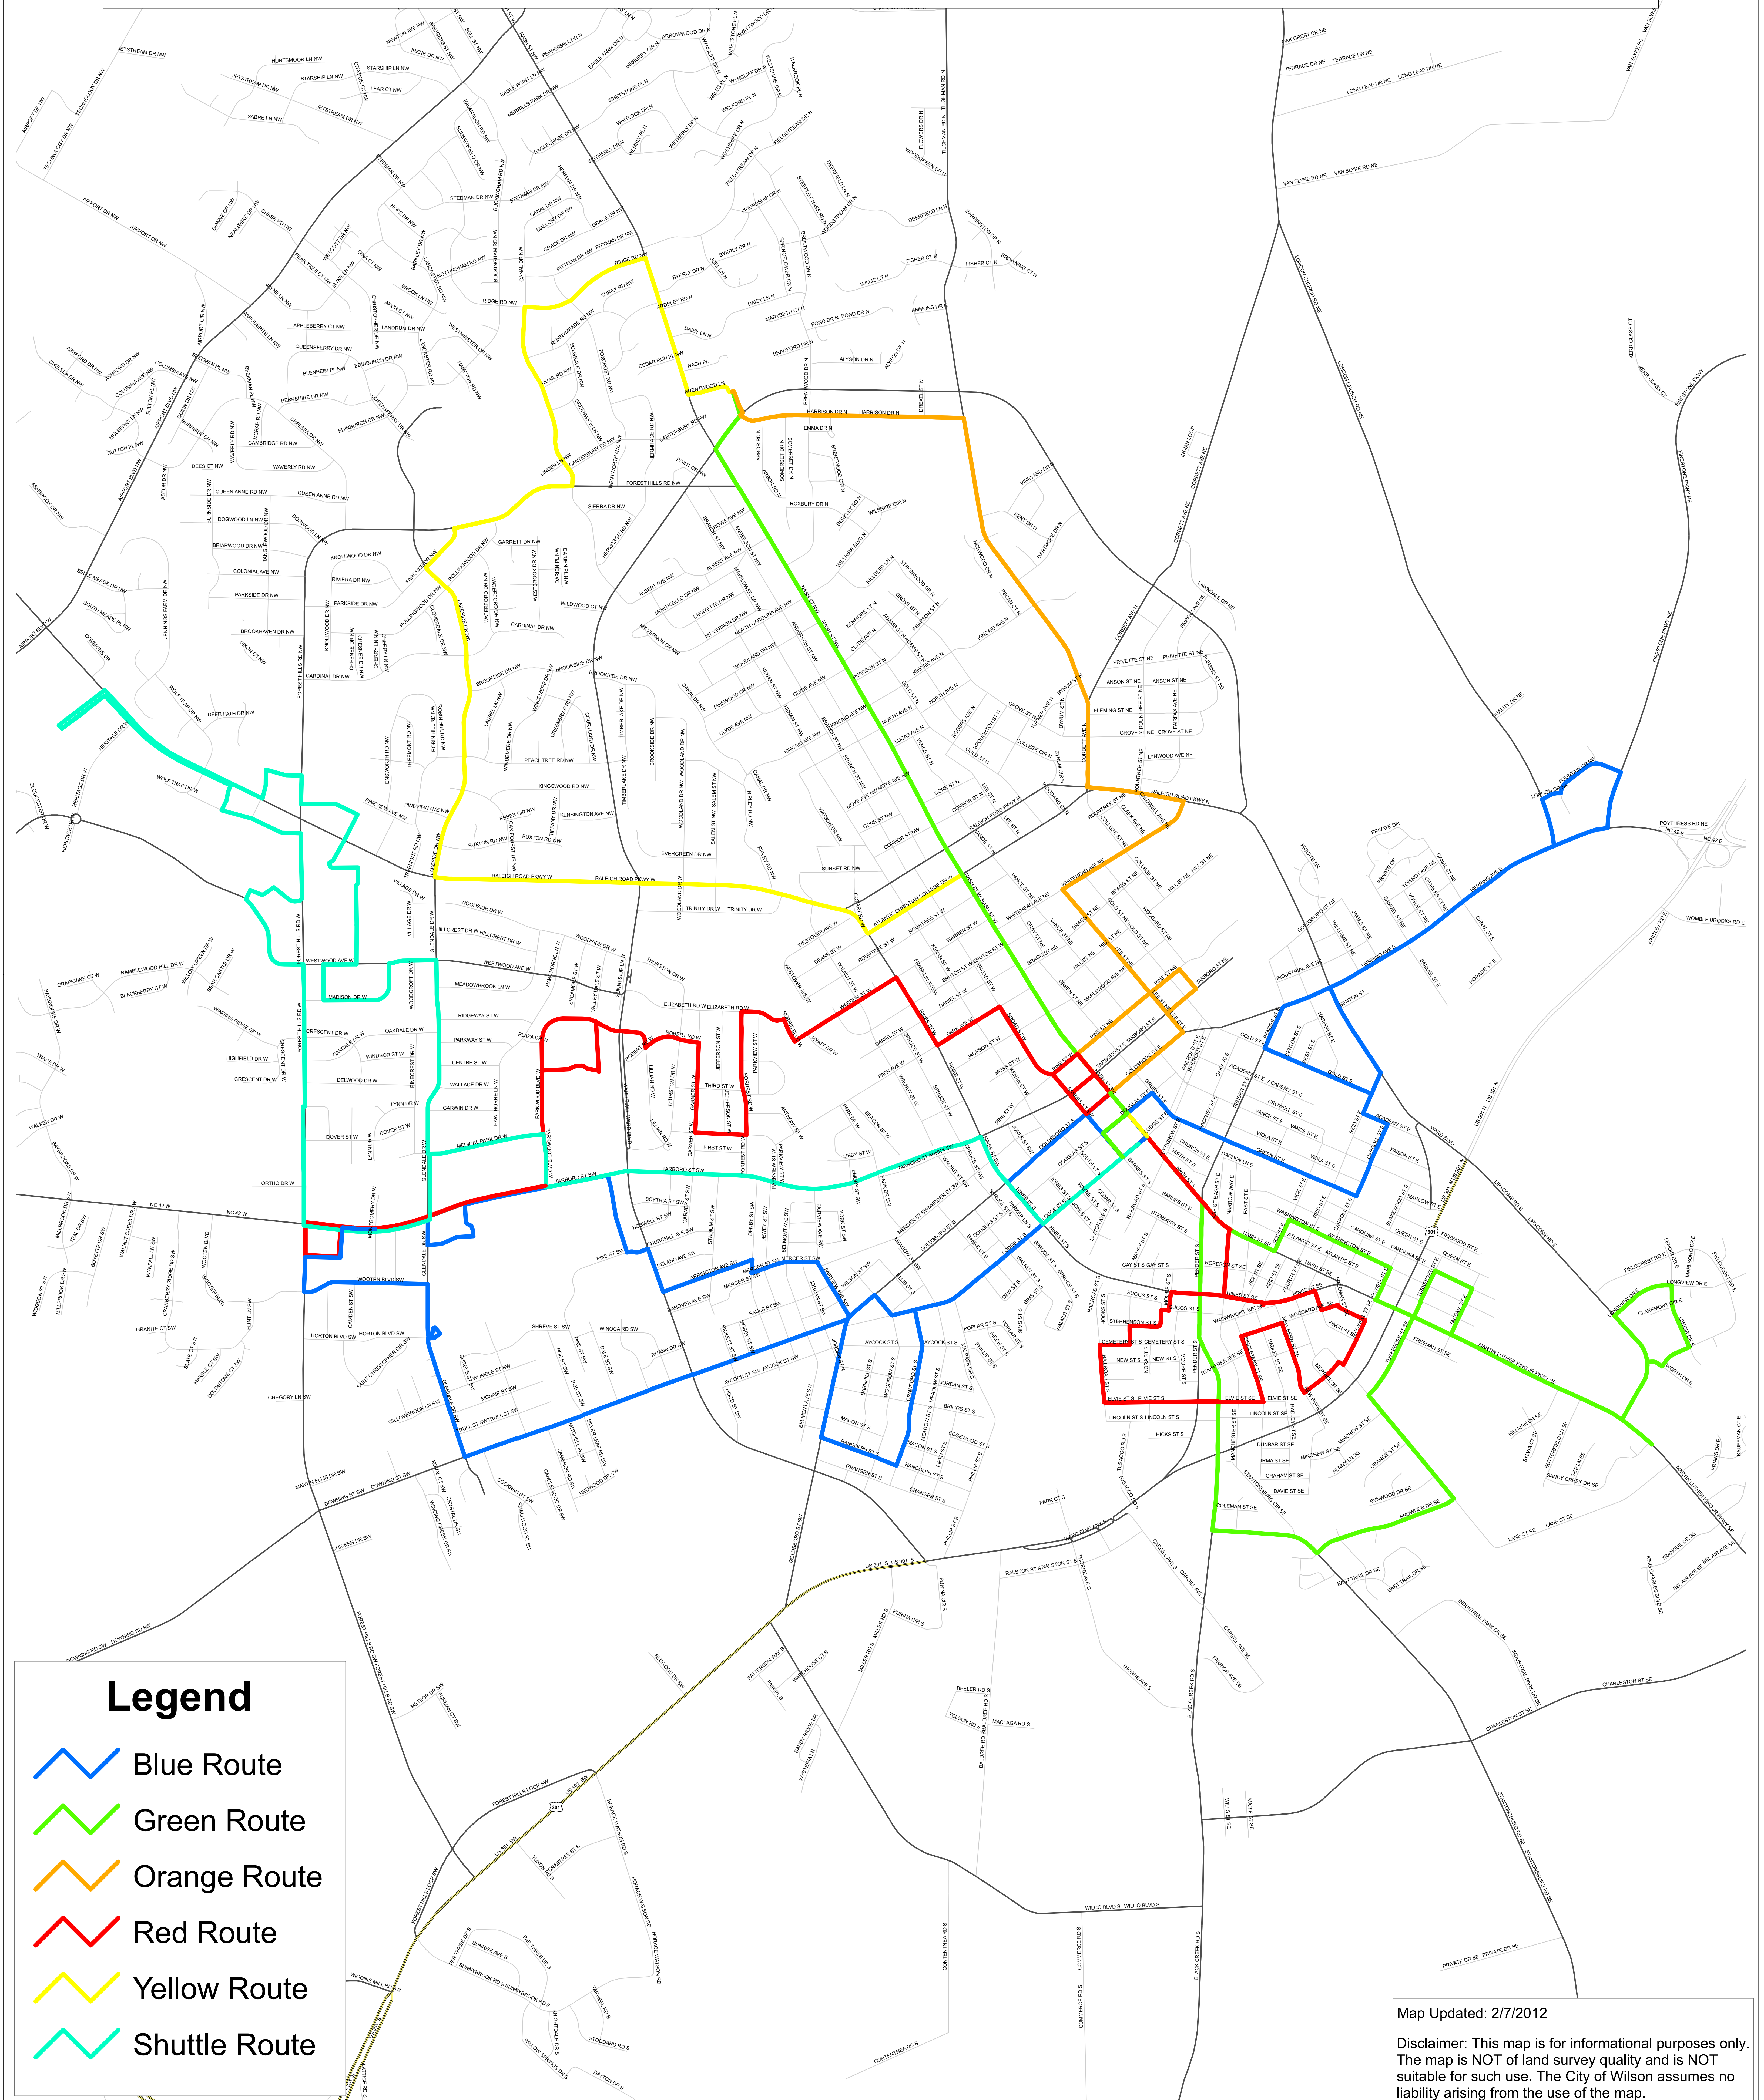

# City of Wilson Bus Routes

## Legend

-  Blue Route
-  Green Route
-  Orange Route
-  Red Route
-  Yellow Route
-  Shuttle Route

Map Updated: 2/7/2012

Disclaimer: This map is for informational purposes only. The map is NOT of land survey quality and is NOT suitable for such use. The City of Wilson assumes no liability arising from the use of the map.