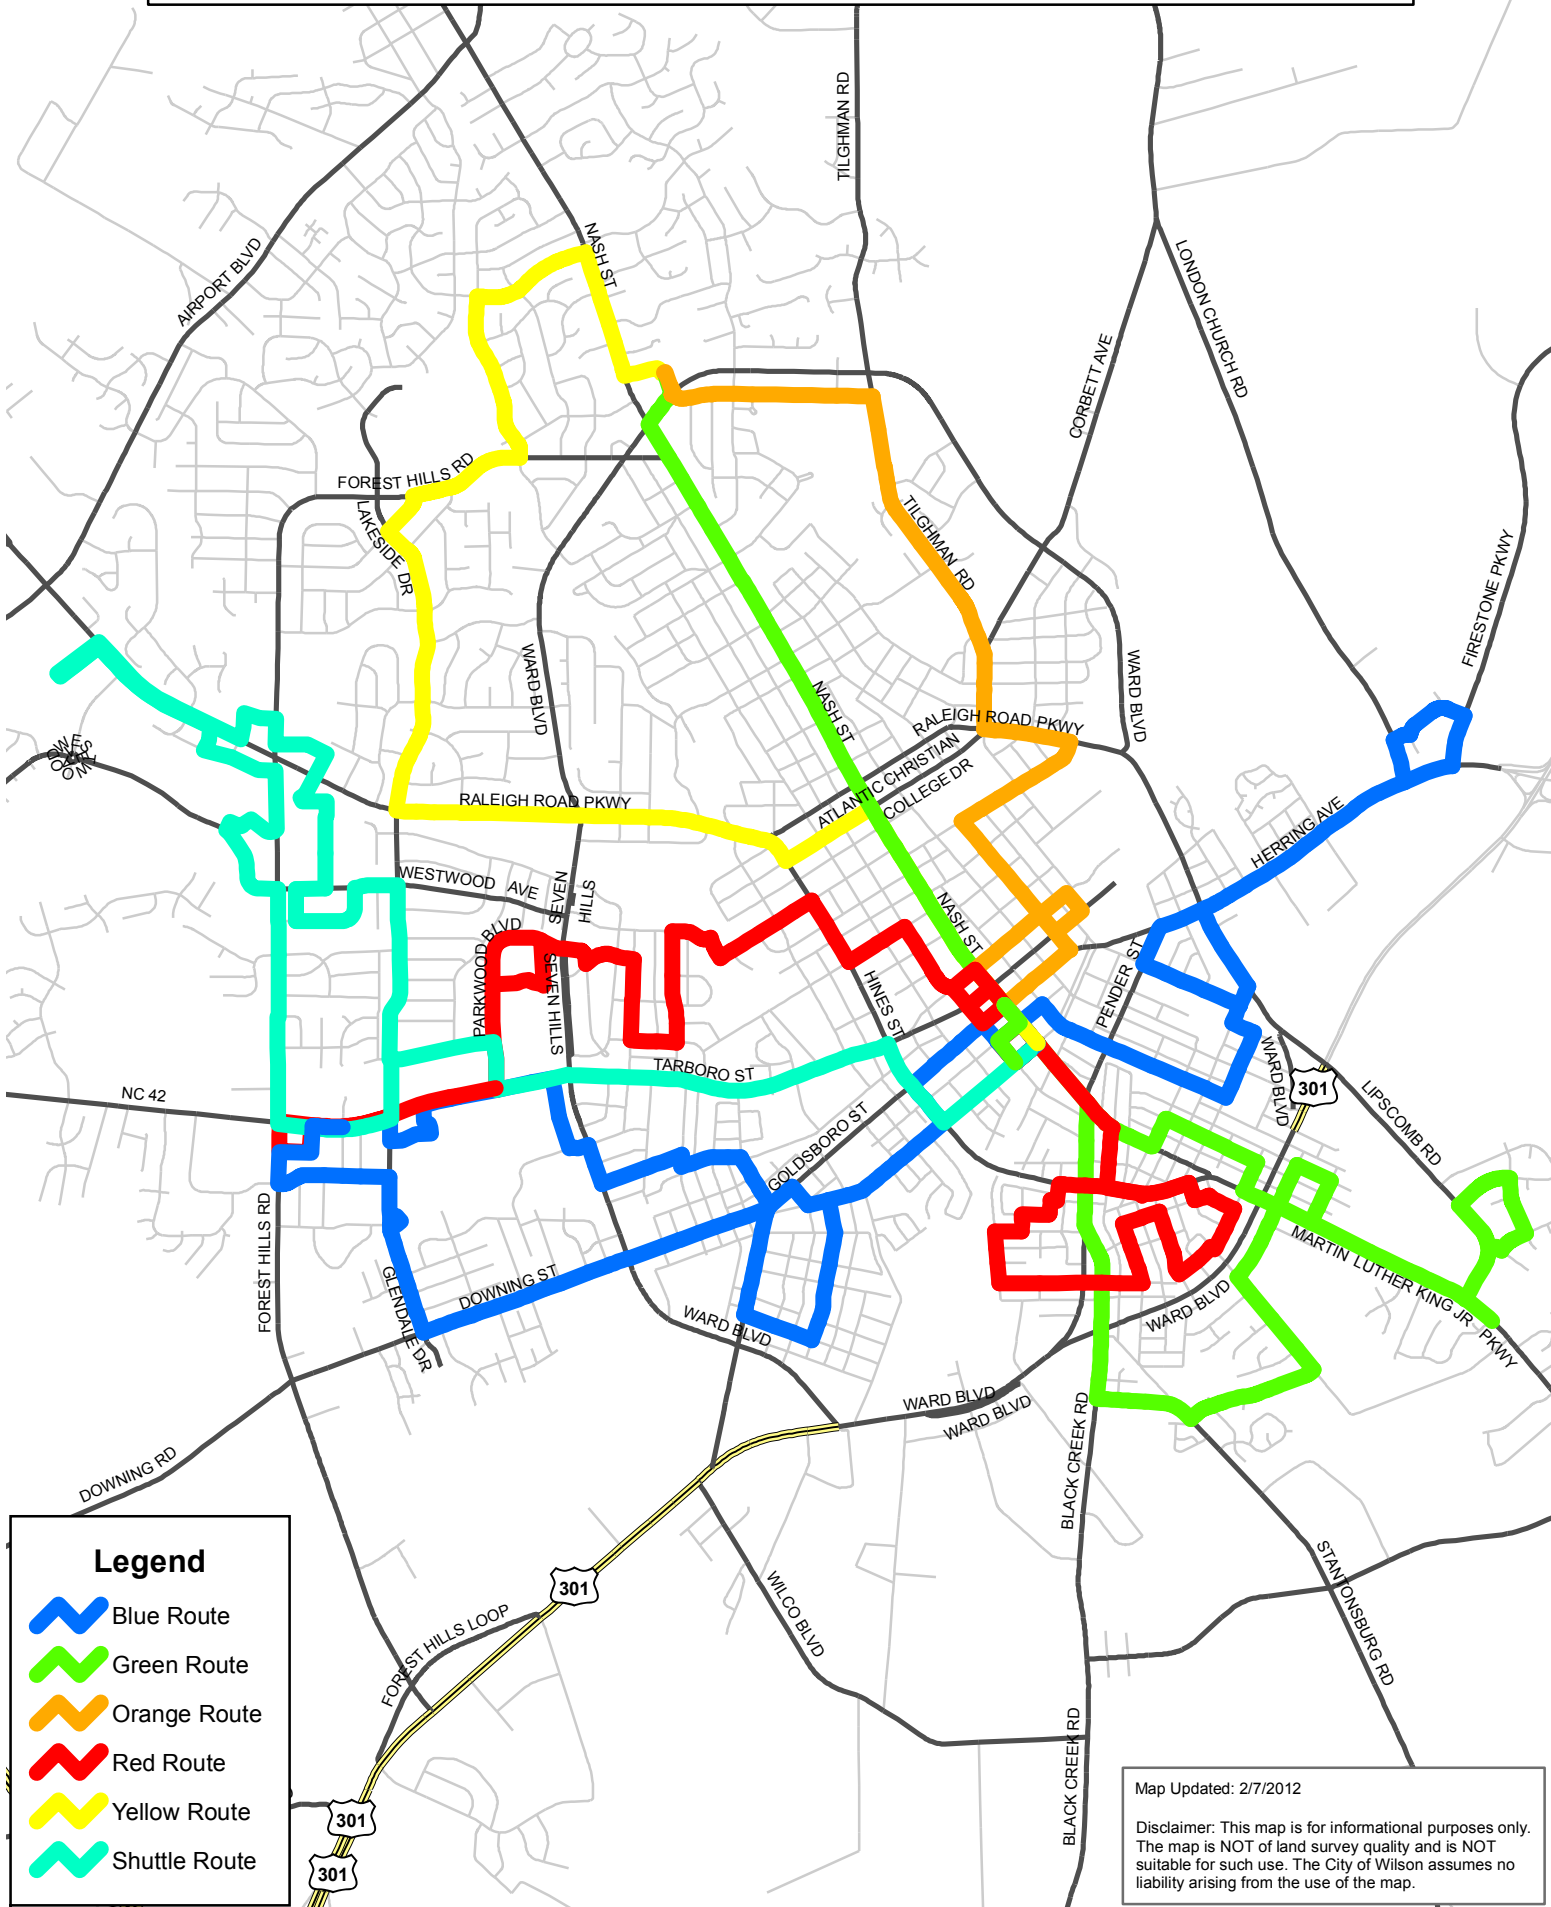

City of Wilson Bus Routes

Legend

- Blue Route
- Green Route
- Orange Route
- Red Route
- Yellow Route
- Shuttle Route

Map Updated: 2/7/2012

Disclaimer: This map is for informational purposes only. The map is NOT of land survey quality and is NOT suitable for such use. The City of Wilson assumes no liability arising from the use of the map.