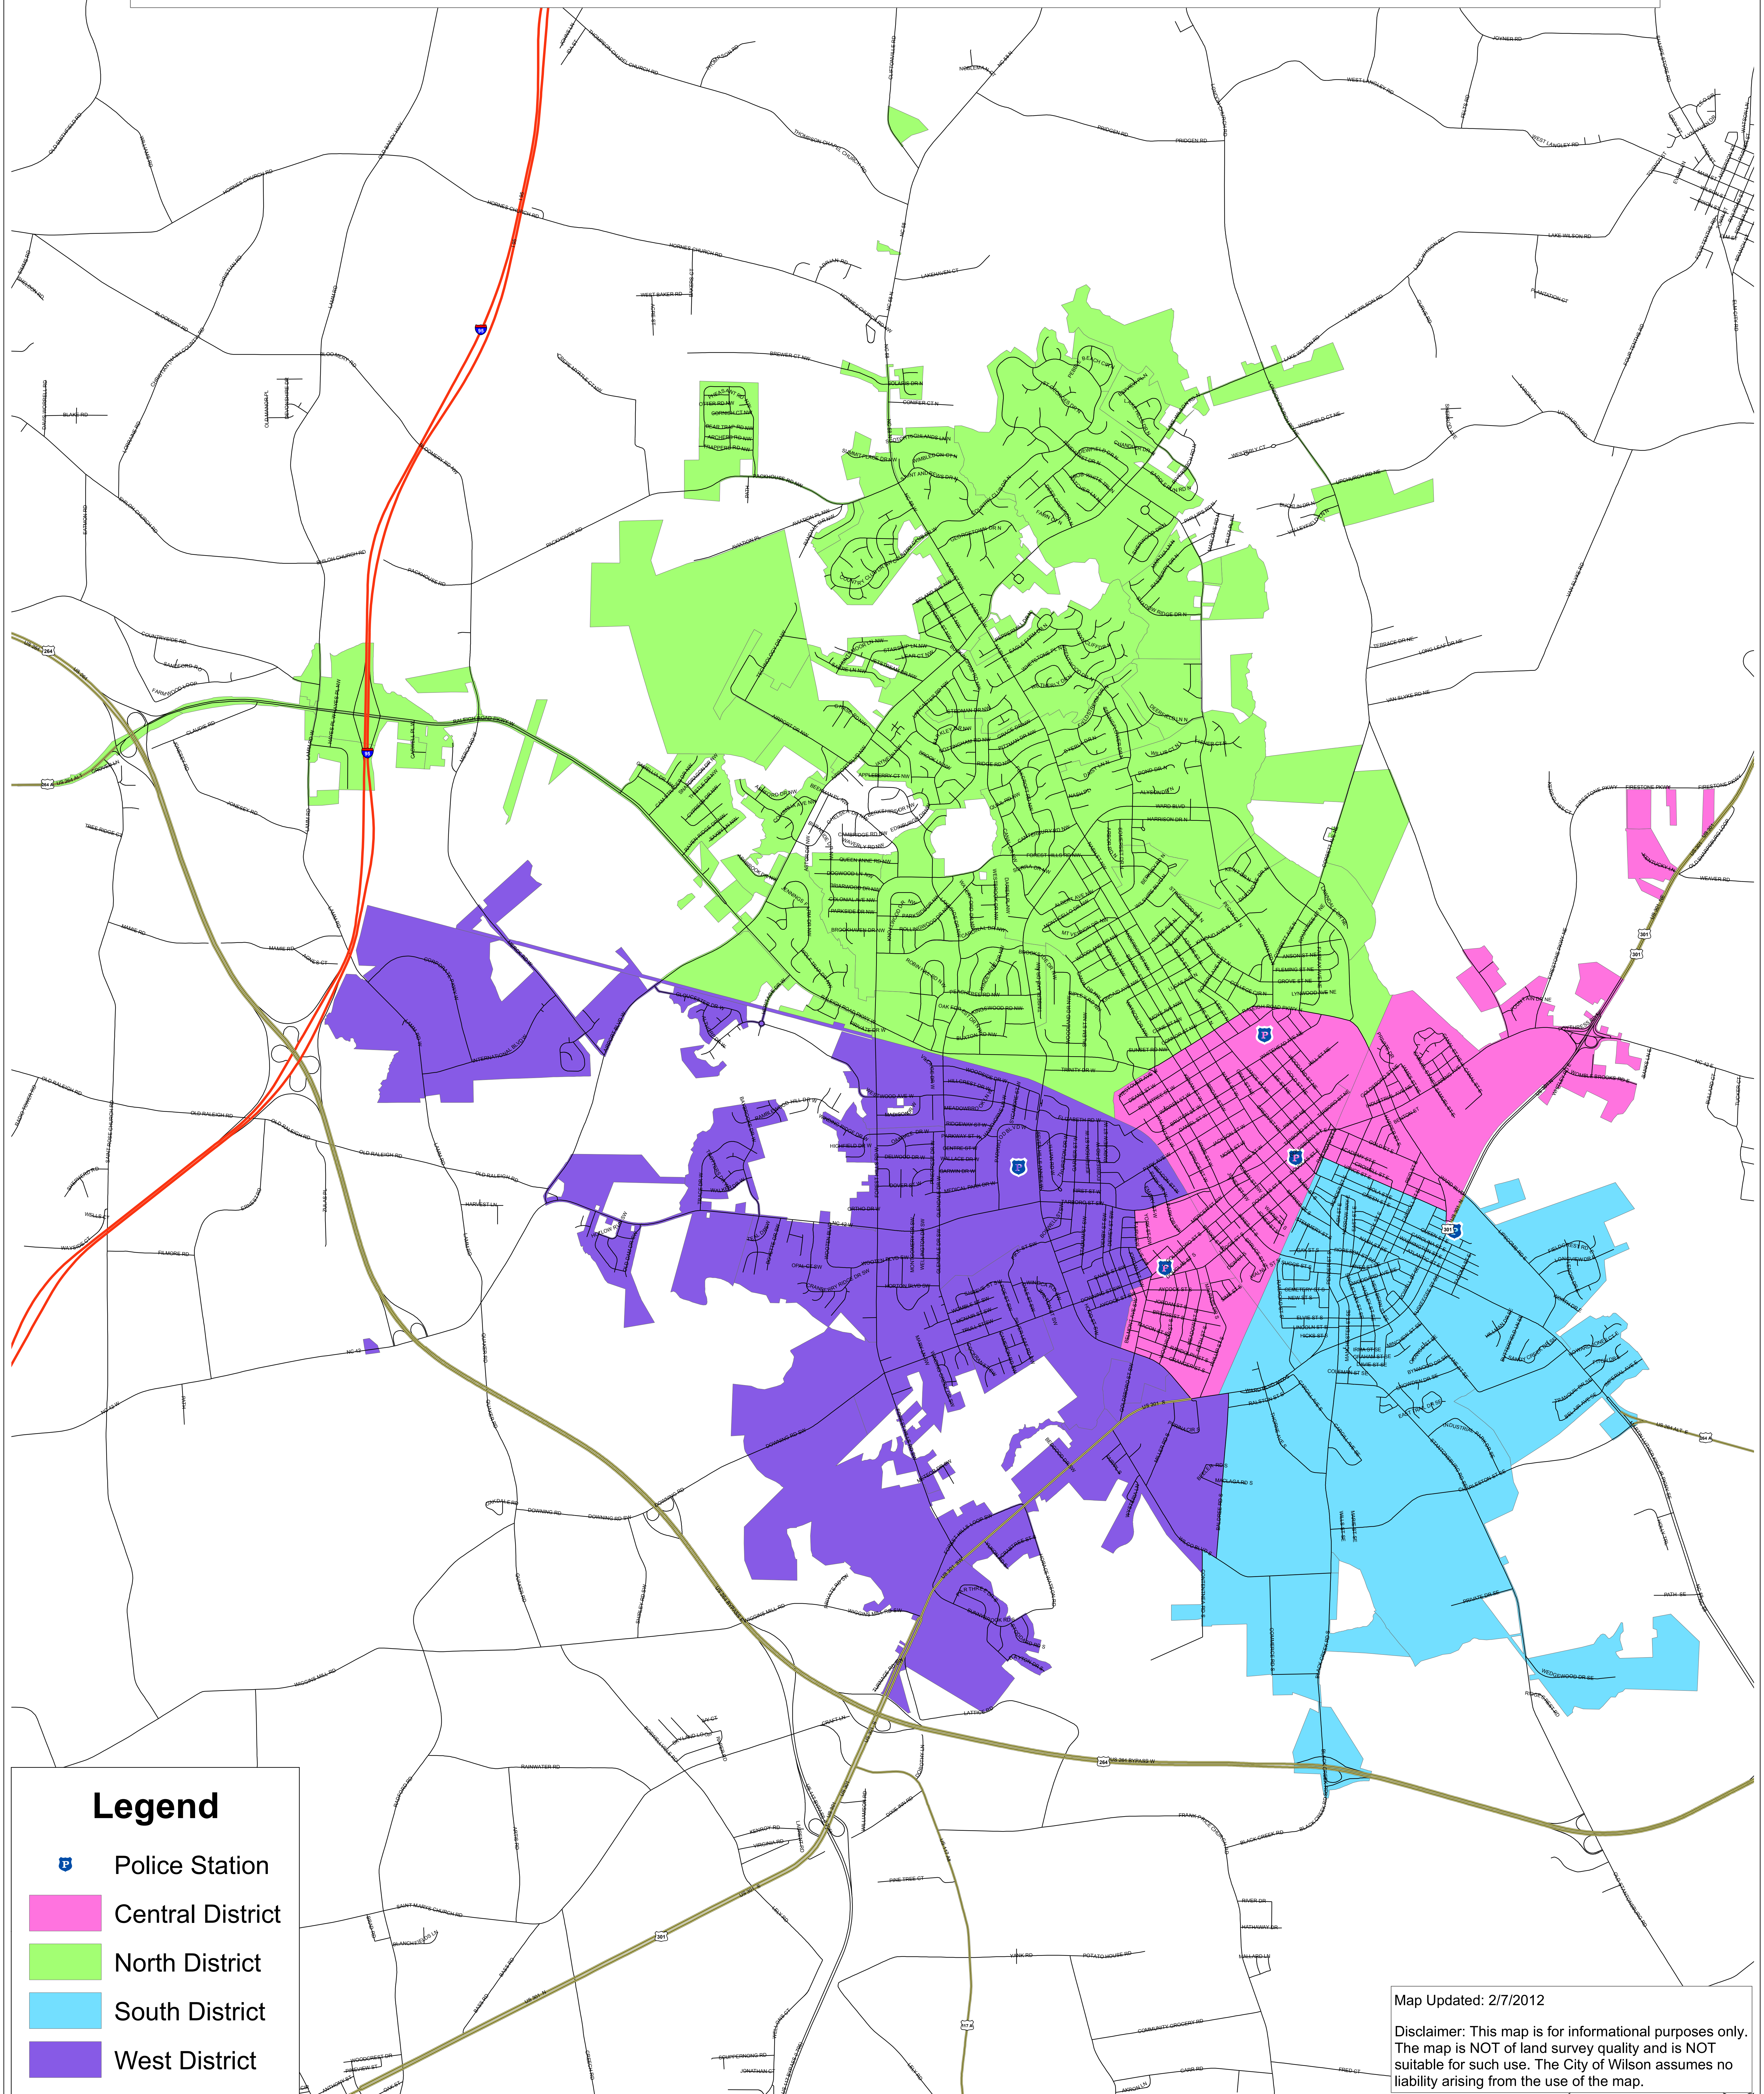

City of Wilson Police Districts

Legend

-  Police Station
-  Central District
-  North District
-  South District
-  West District

Map Updated: 2/7/2012
Disclaimer: This map is for informational purposes only. The map is NOT of land survey quality and is NOT suitable for such use. The City of Wilson assumes no liability arising from the use of the map.