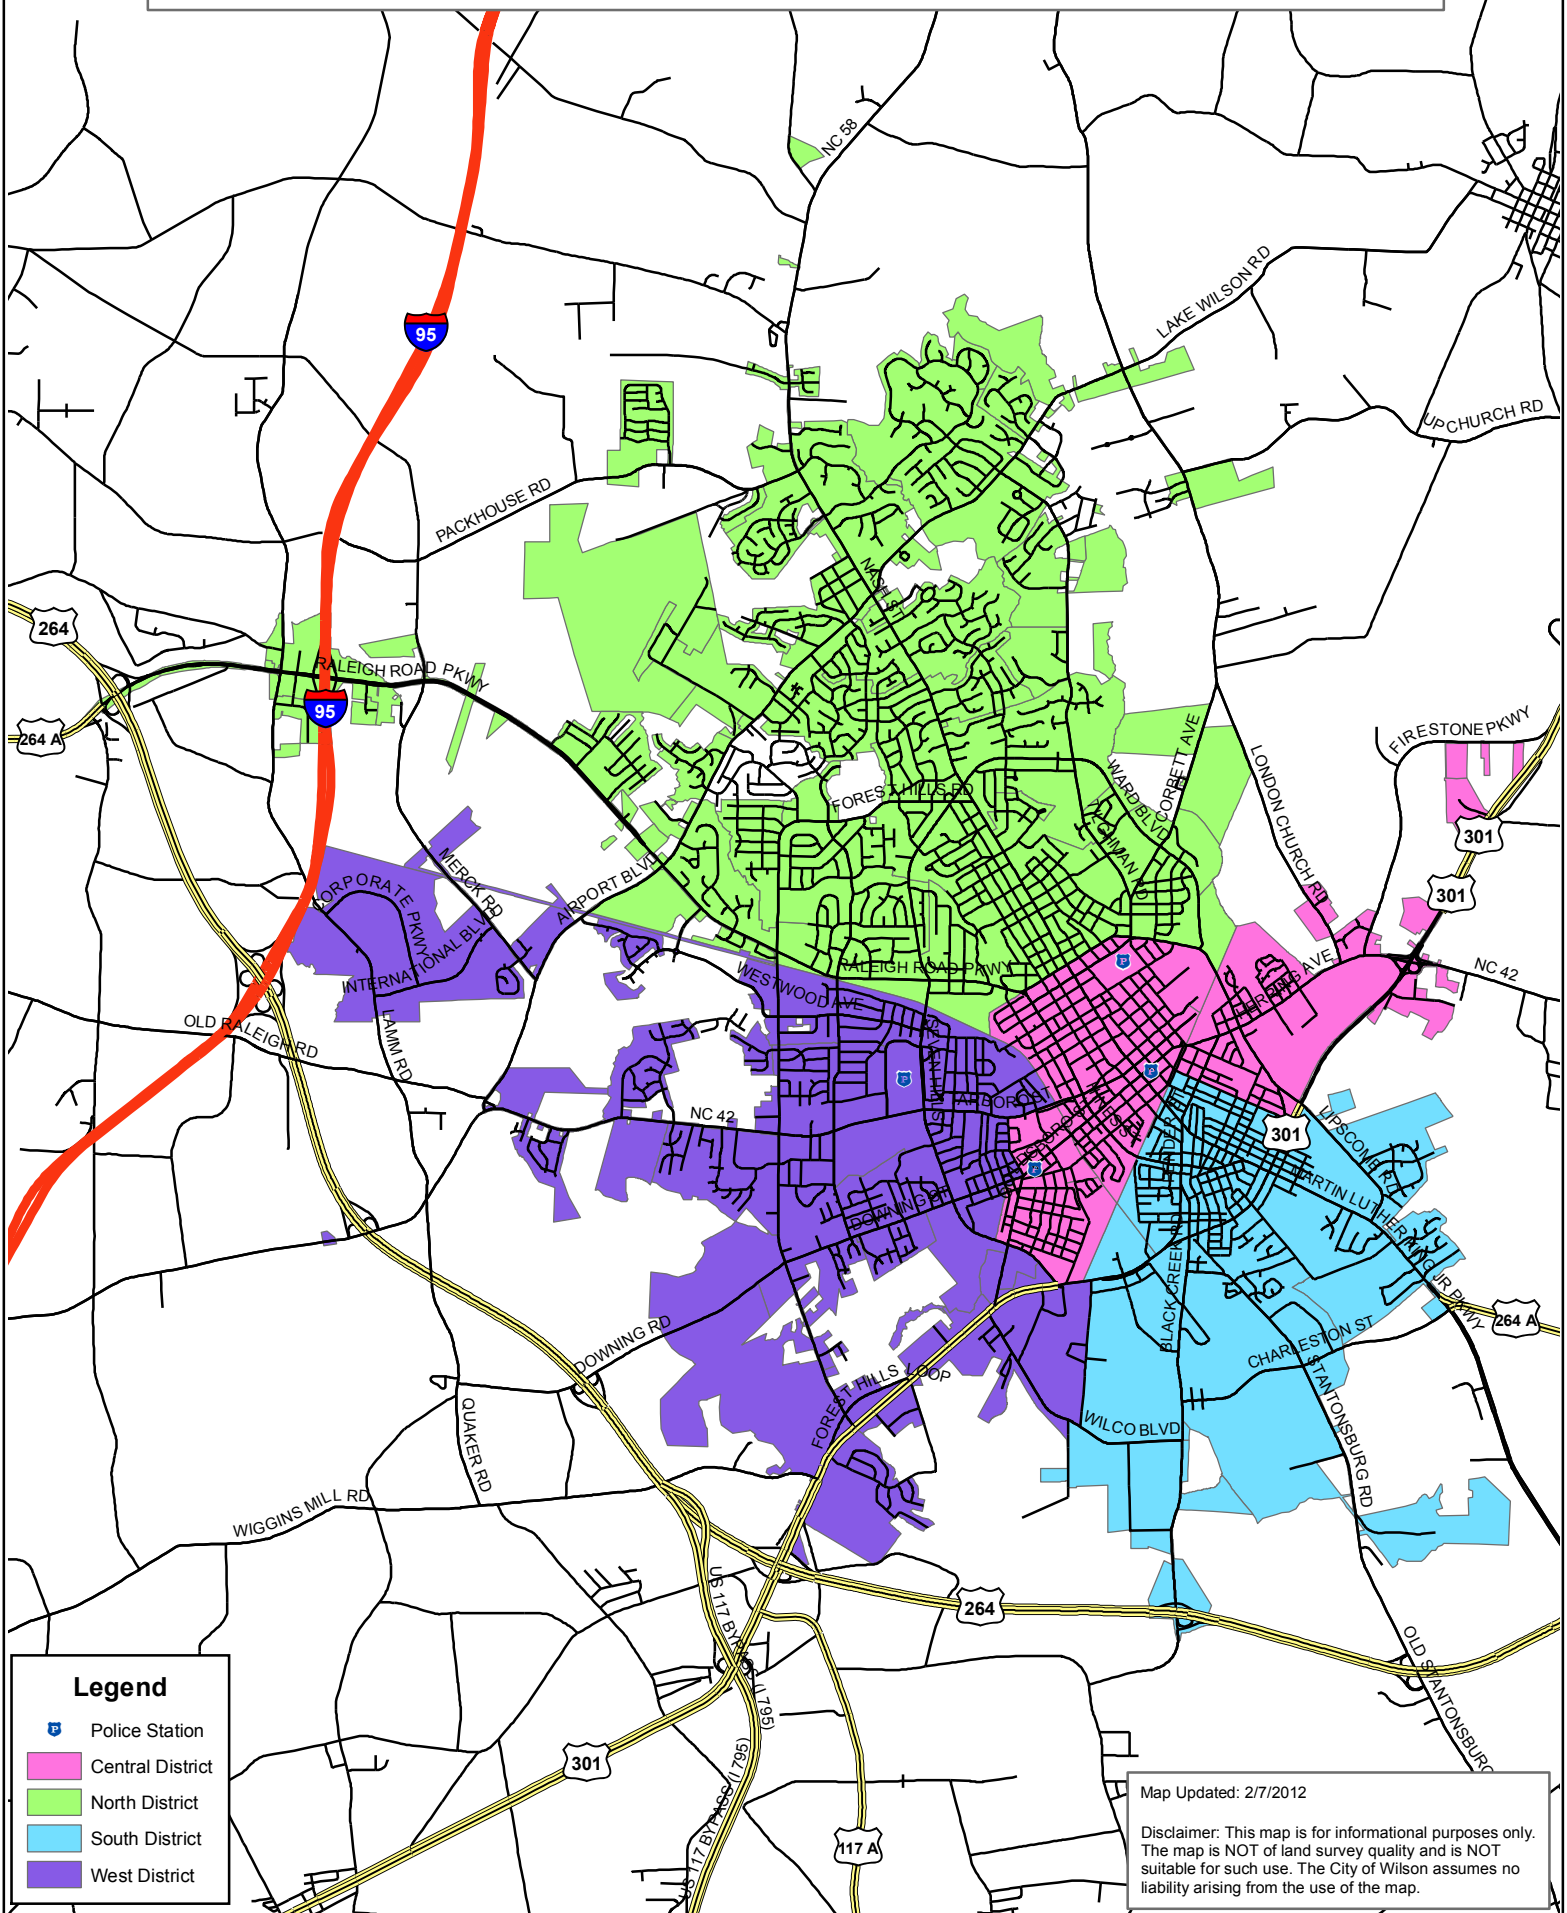

City of Wilson Police Districts

Legend

- Police Station
- Central District
- North District
- South District
- West District

Map Updated: 2/7/2012

Disclaimer: This map is for informational purposes only. The map is NOT of land survey quality and is NOT suitable for such use. The City of Wilson assumes no liability arising from the use of the map.