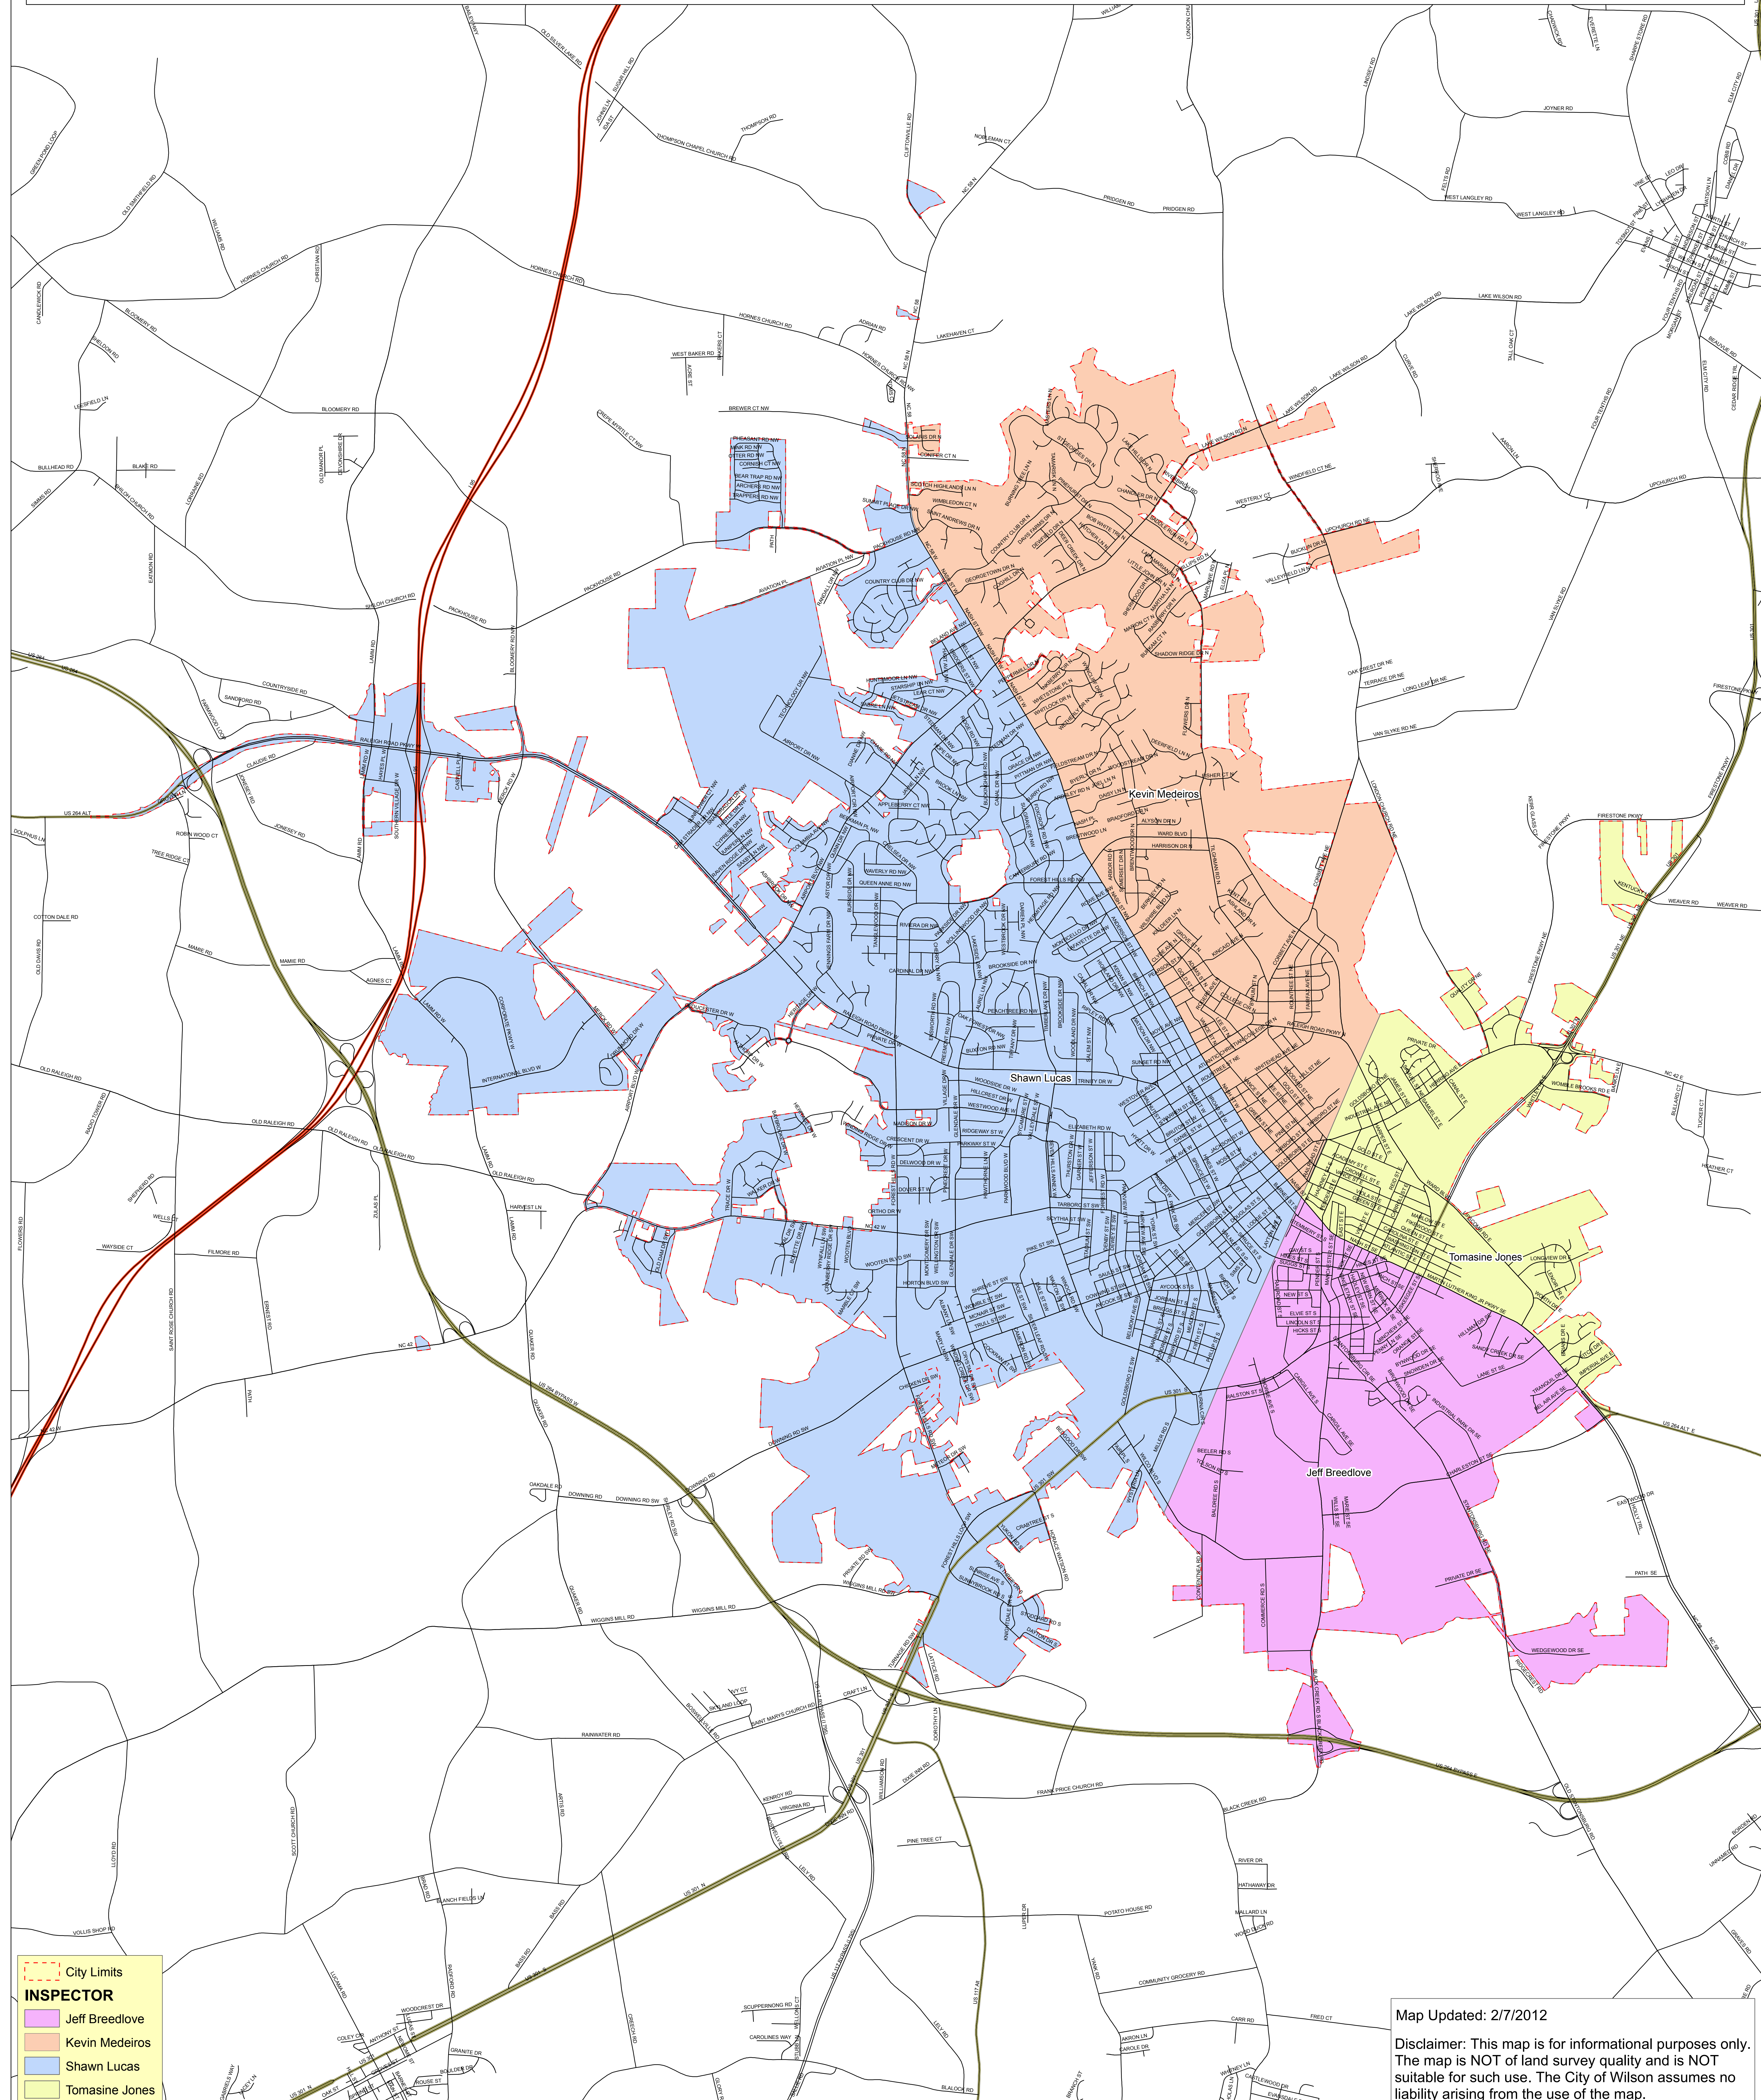

# City of Wilson Inspector Areas

**City Limits**

**INSPECTOR**

- Jeff Breedlove
- Kevin Medeiros
- Shawn Lucas
- Tomasine Jones

Map Updated: 2/7/2012

Disclaimer: This map is for informational purposes only. The map is NOT of land survey quality and is NOT suitable for such use. The City of Wilson assumes no liability arising from the use of the map.