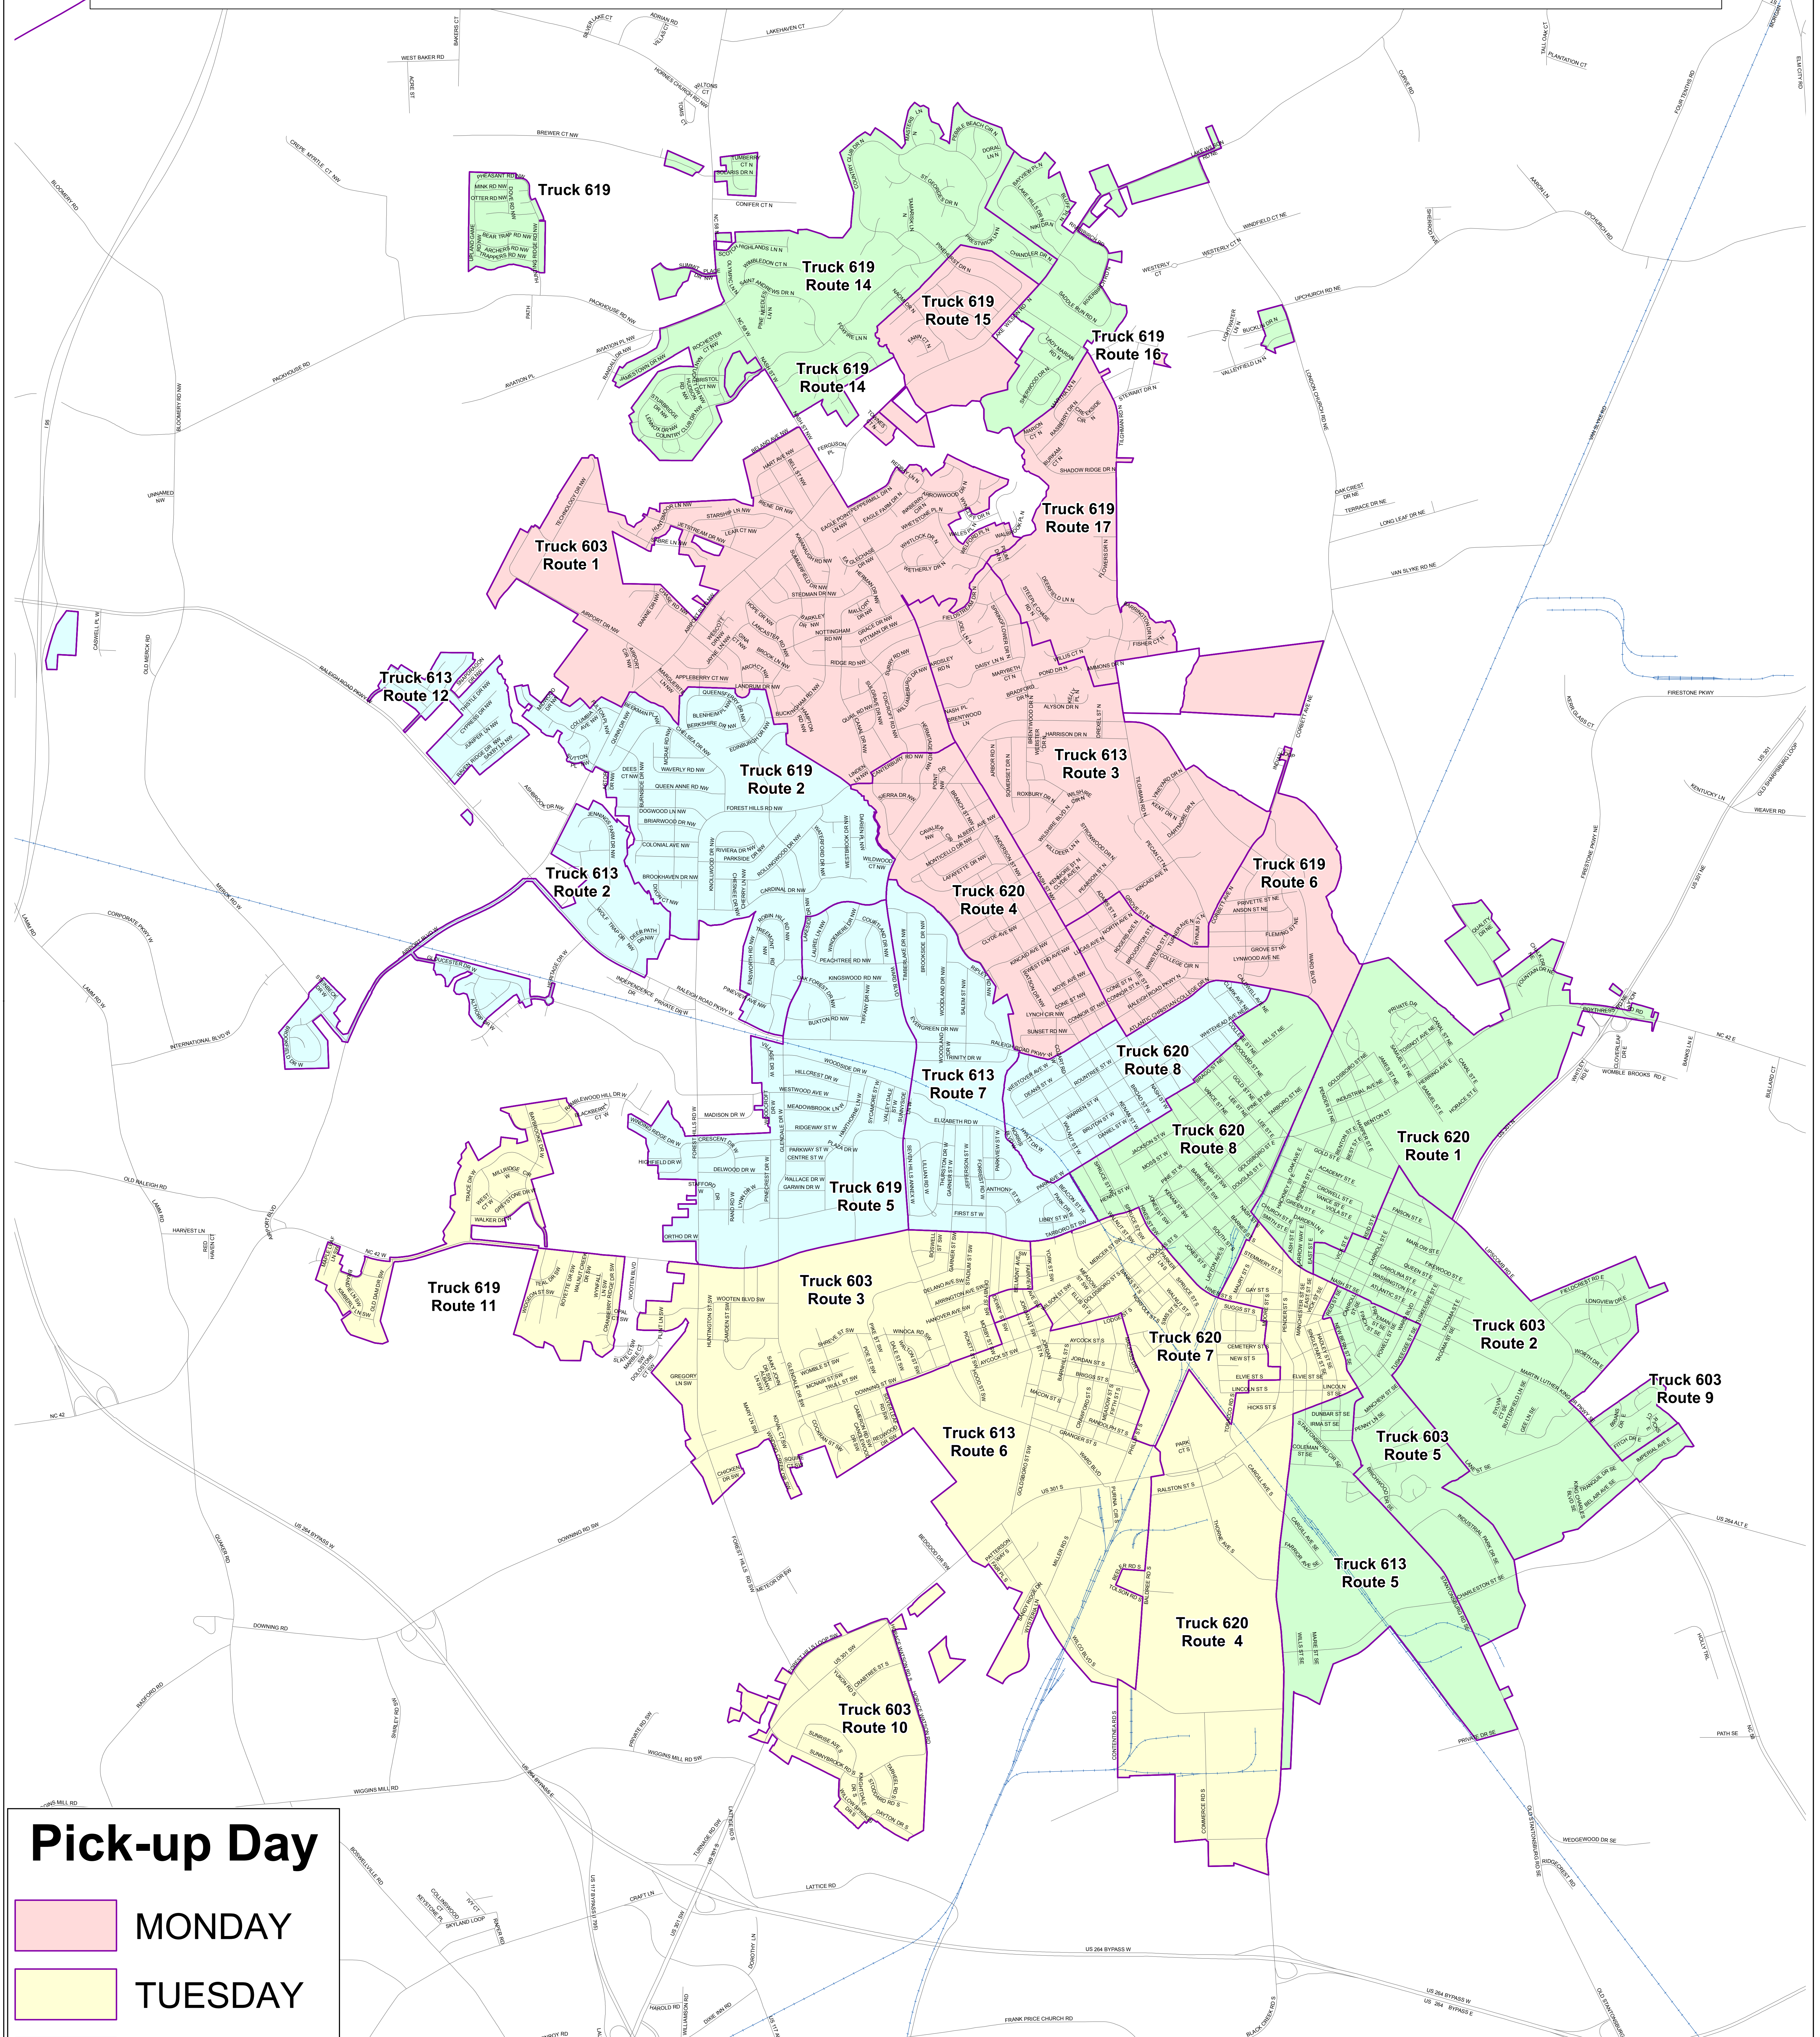

Garbage Collection Routes

Pick-up Day

- MONDAY
- TUESDAY
- THURSDAY
- FRIDAY

Map Updated: 2/7/2012

Disclaimer: This map is for informational purposes only. The map is NOT of land survey quality and is NOT suitable for such use. The City of Wilson assumes no liability arising from the use of the map.