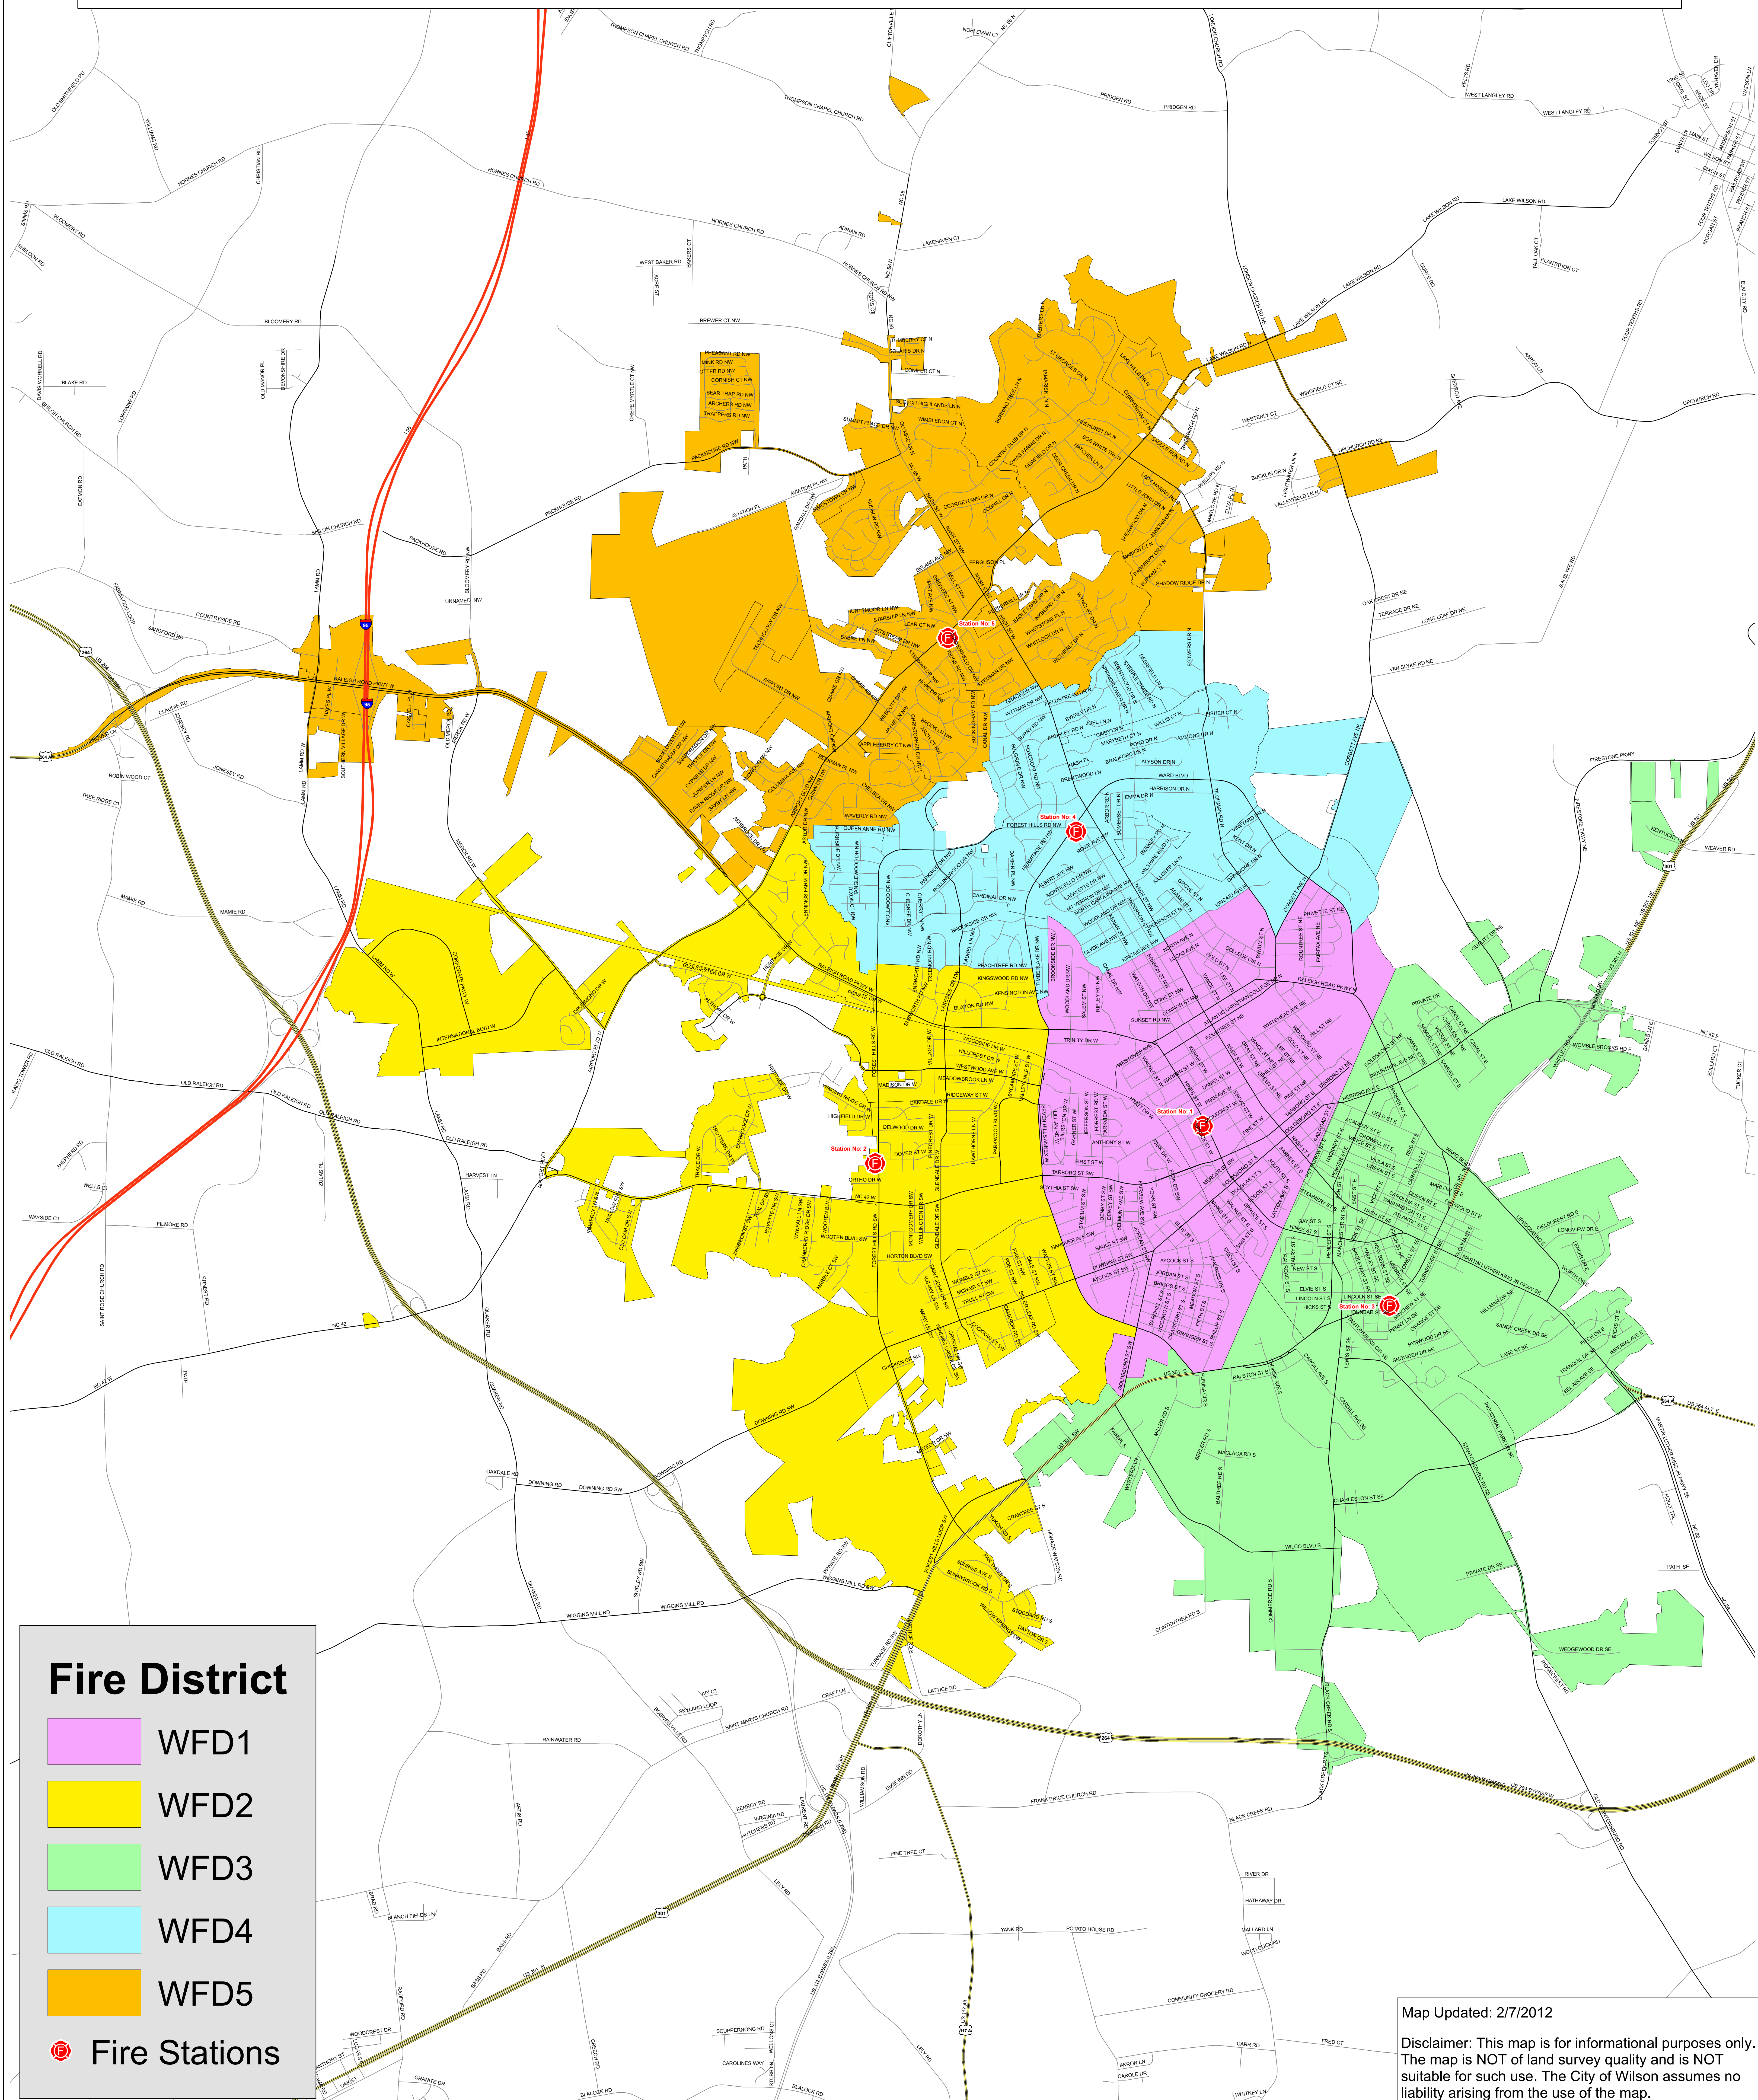

City of Wilson Fire Districts

Fire District

-  WFD1
-  WFD2
-  WFD3
-  WFD4
-  WFD5

 Fire Stations

Map Updated: 2/7/2012

This map is NOT for informational purposes only. The map is NOT of land survey quality and is NOT suitable for such use. The City of Wilson assumes no liability arising from the use of the map.