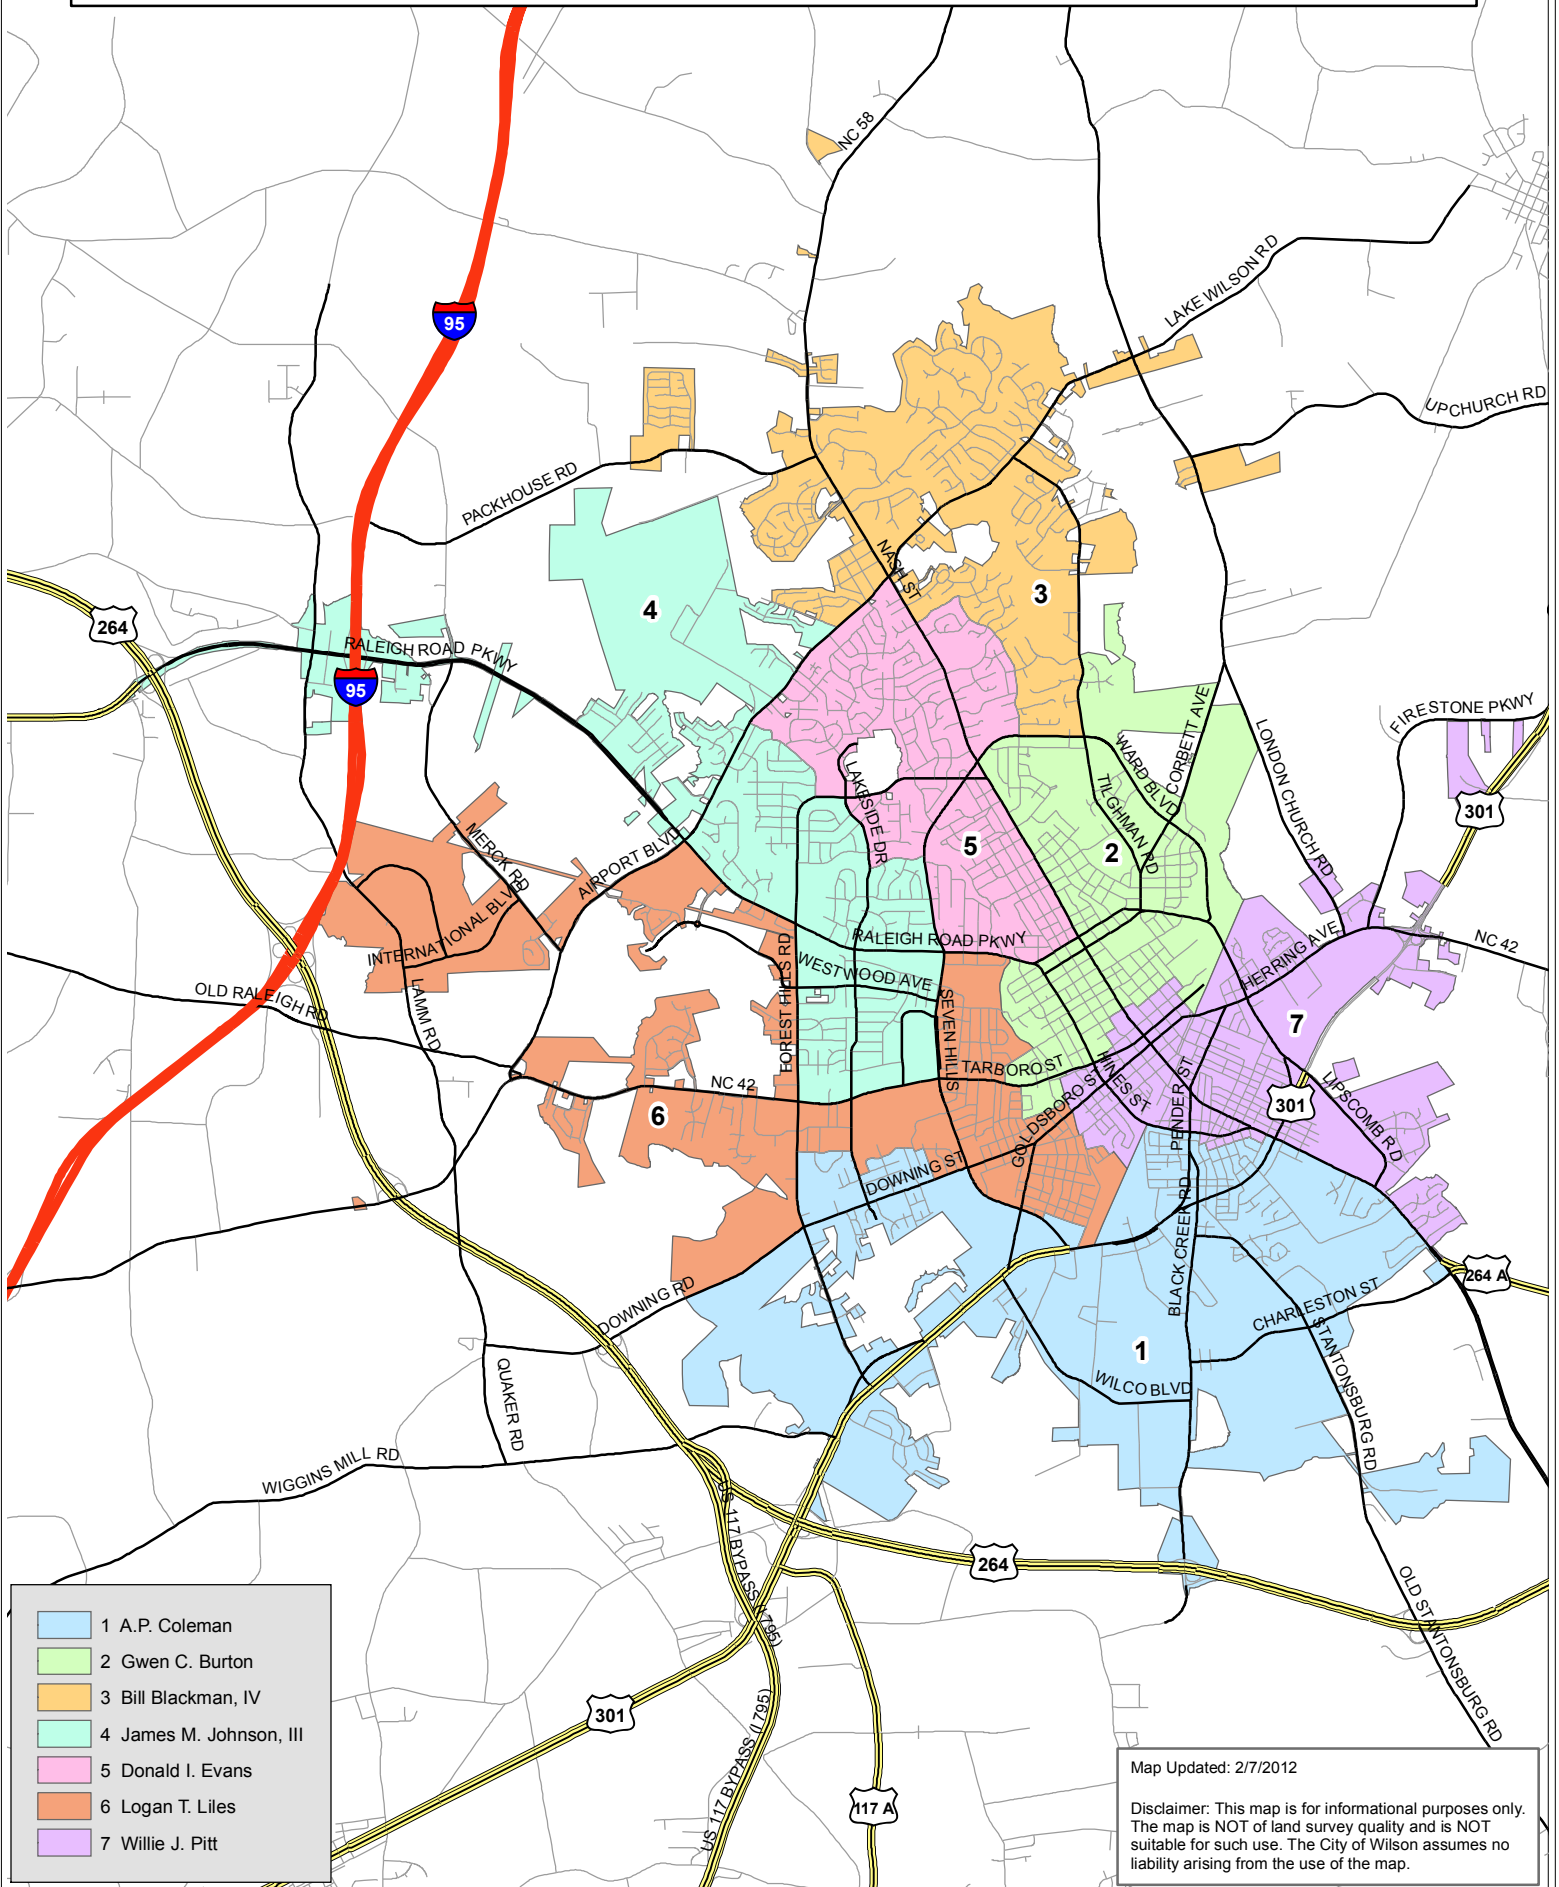

City of Wilson Council Districts

- 1 A.P. Coleman
- 2 Gwen C. Burton
- 3 Bill Blackman, IV
- 4 James M. Johnson, III
- 5 Donald I. Evans
- 6 Logan T. Liles
- 7 Willie J. Pitt

Map Updated: 2/7/2012

Disclaimer: This map is for informational purposes only. The map is NOT of land survey quality and is NOT suitable for such use. The City of Wilson assumes no liability arising from the use of the map.